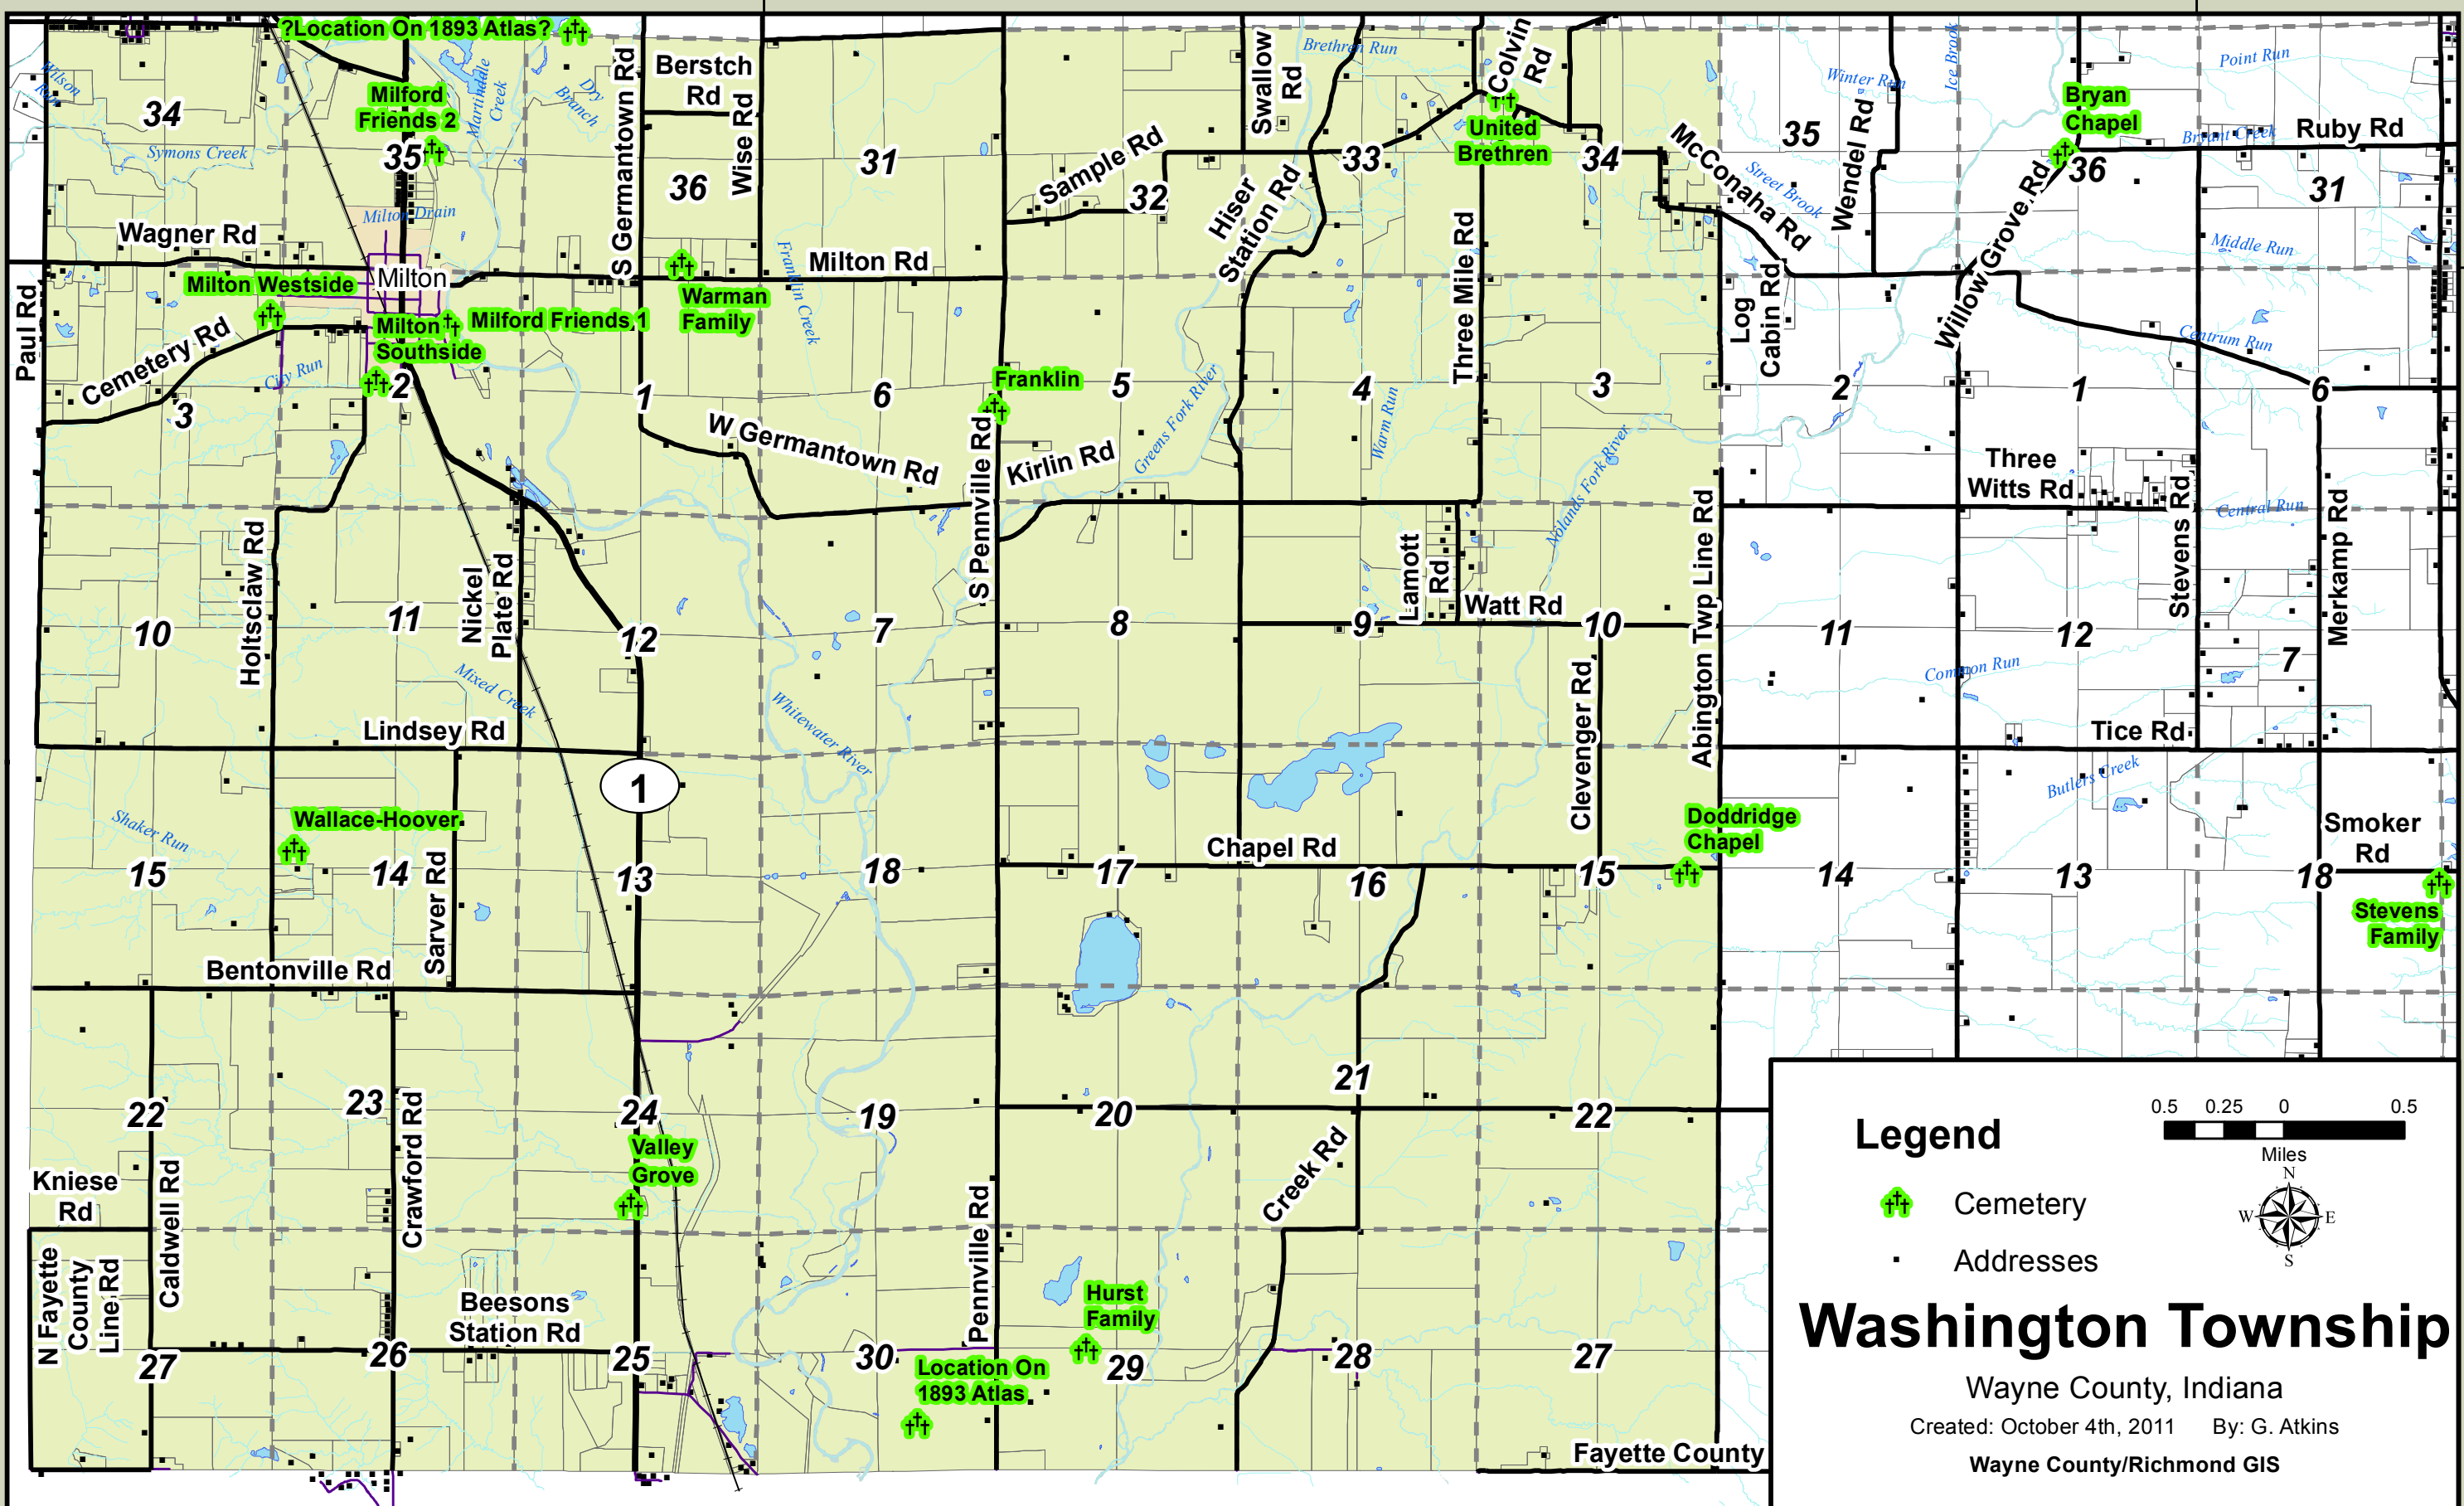

Range 12 East

Range 13 East

Range 14 East

Township 14 North

Township 15 North

2100S
3100S
4100S
5100S
6100S
7100S
8100S

Legend

- Cemetery
- Addresses

Washington Township
Wayne County, Indiana
Created: October 4th, 2011 By: G. Atkins
Wayne County/Richmond GIS

Scale: 0.5 0.25 0 0.5 Miles

16300W 15300W 14300W 13300W 12300W 11300W 10300W 9300W 8300W 7300W 6300W