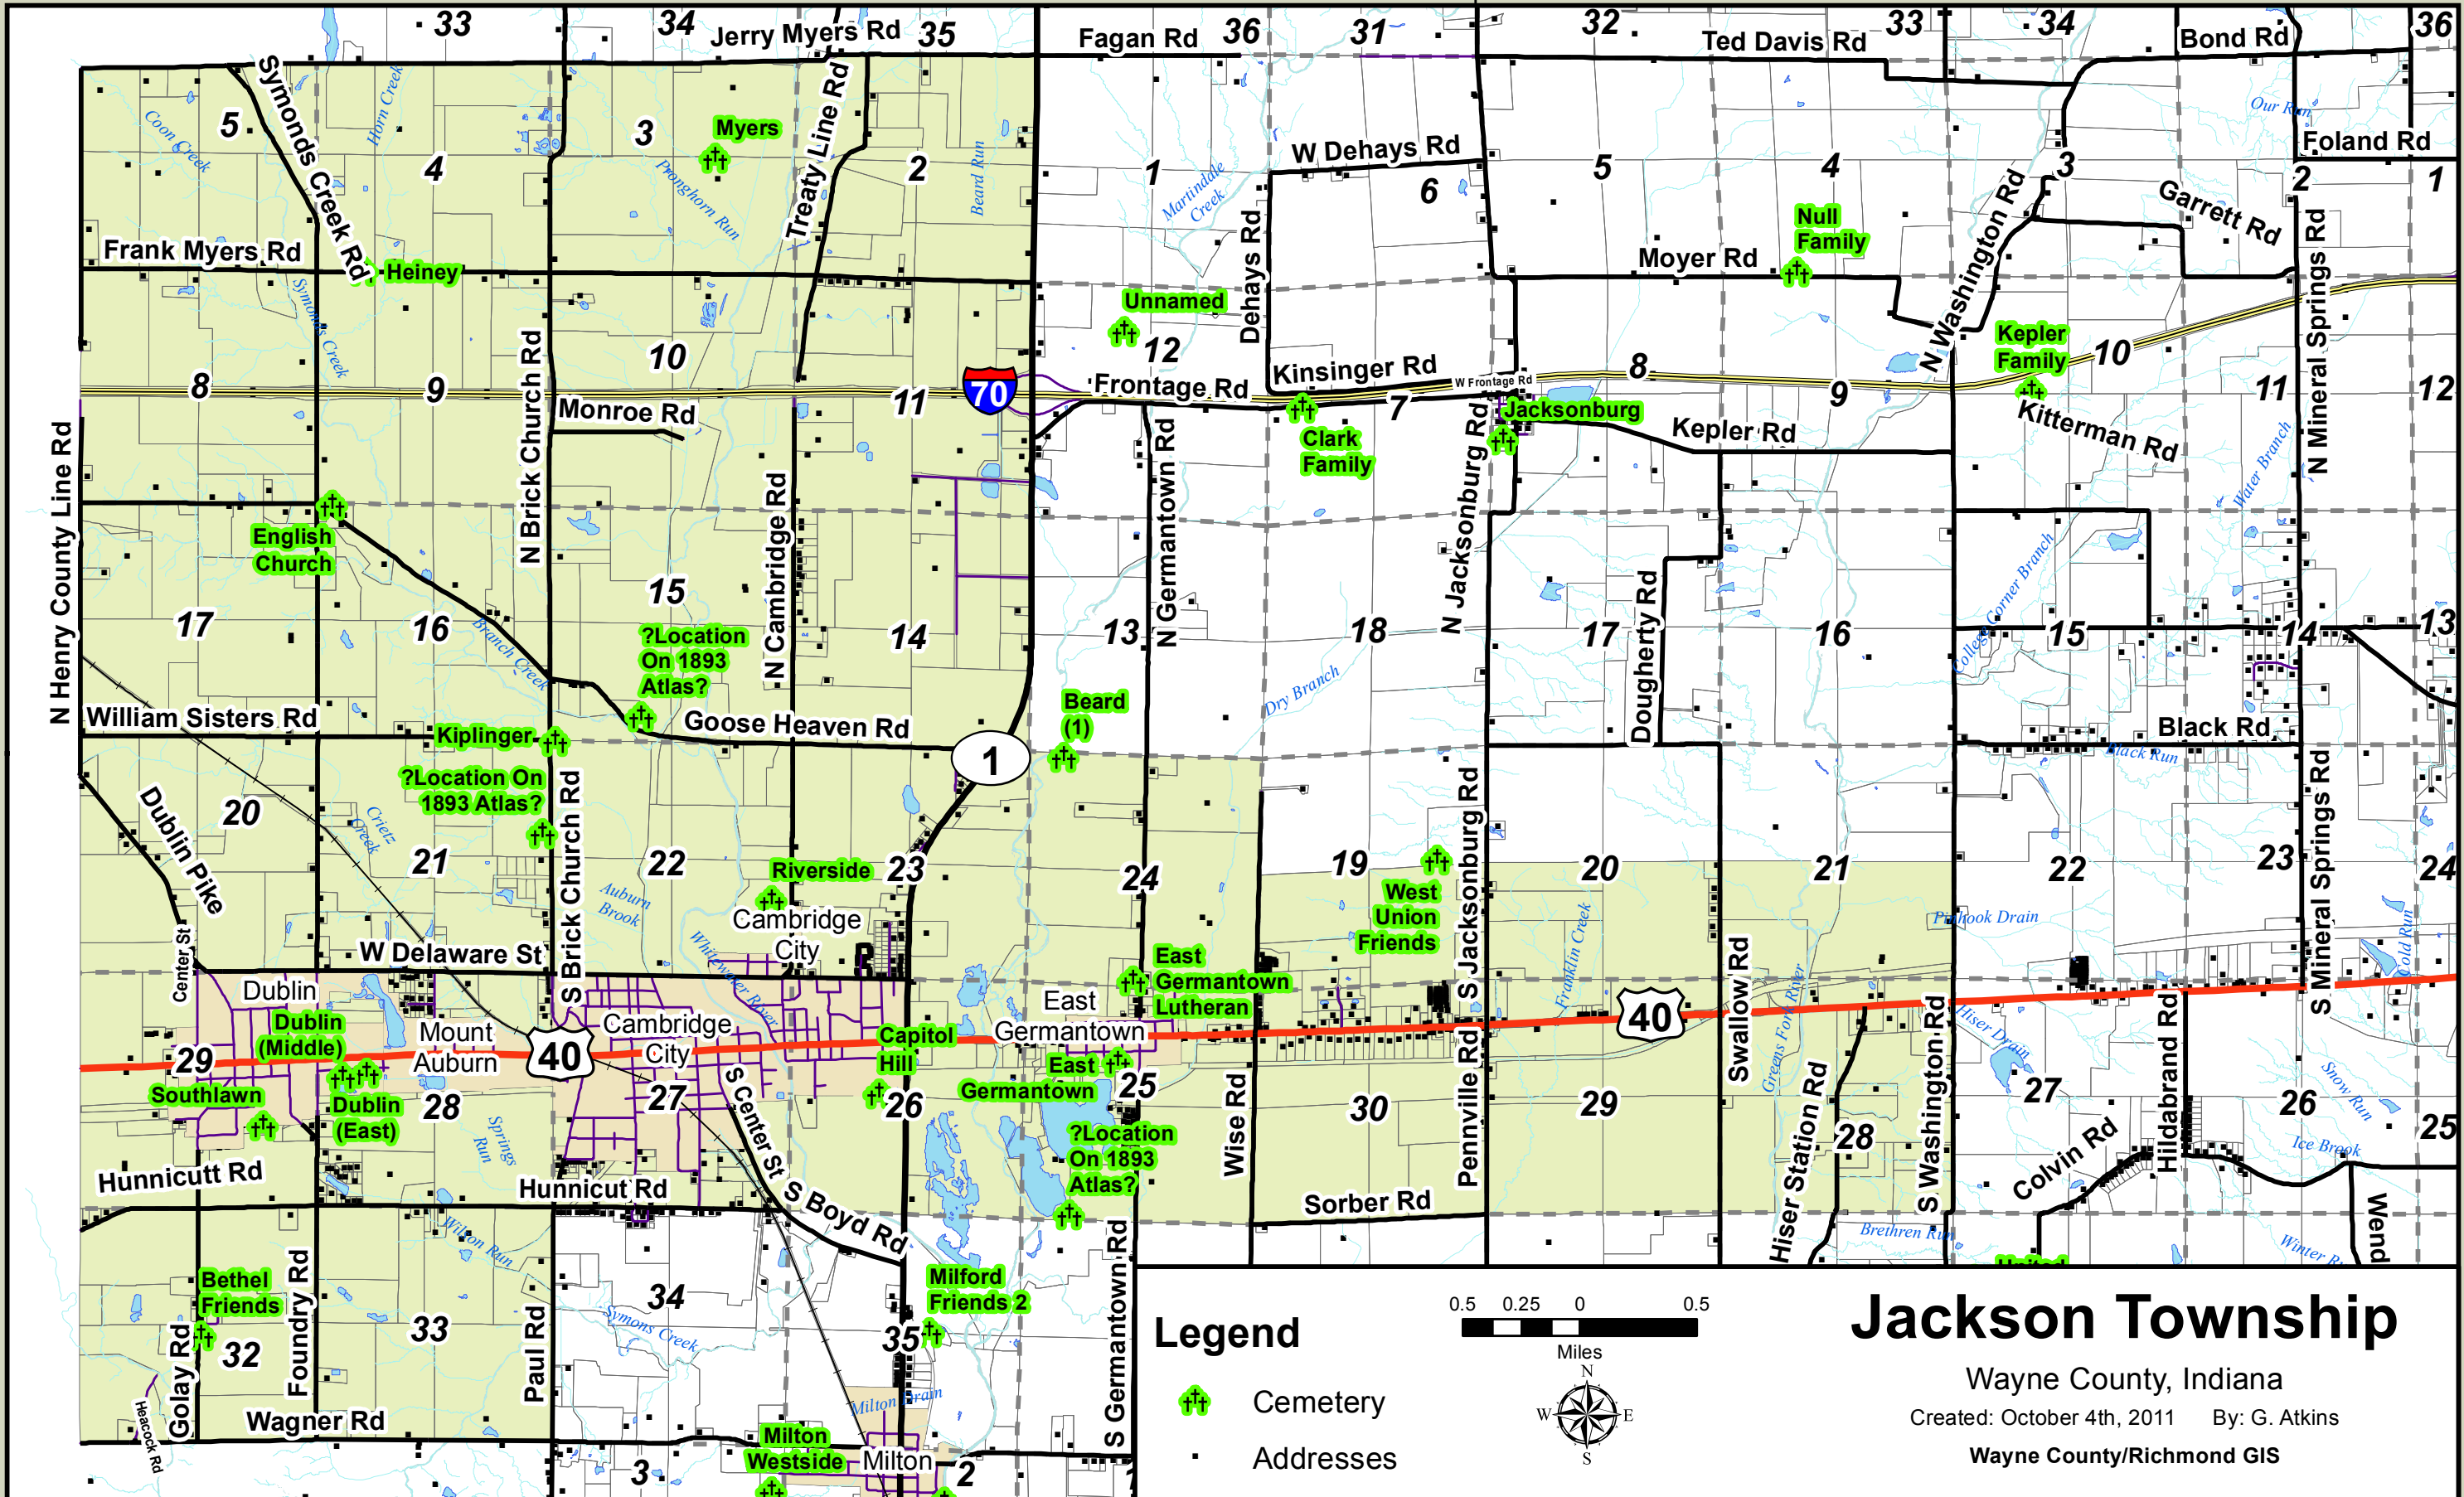

Range 13 East

Range 14 East

3300N
2300N
1300N
BASE LINE
1100S
2100S
3100S

Township 16 North

Legend

-  Cemetery
-  Addresses

Jackson Township

Wayne County, Indiana
 Created: October 4th, 2011 By: G. Atkins
 Wayne County/Richmond GIS

18300W 17300W 16300W 15300W 14300W 13300W 12300W 11300W 10300W 9300W 8300W