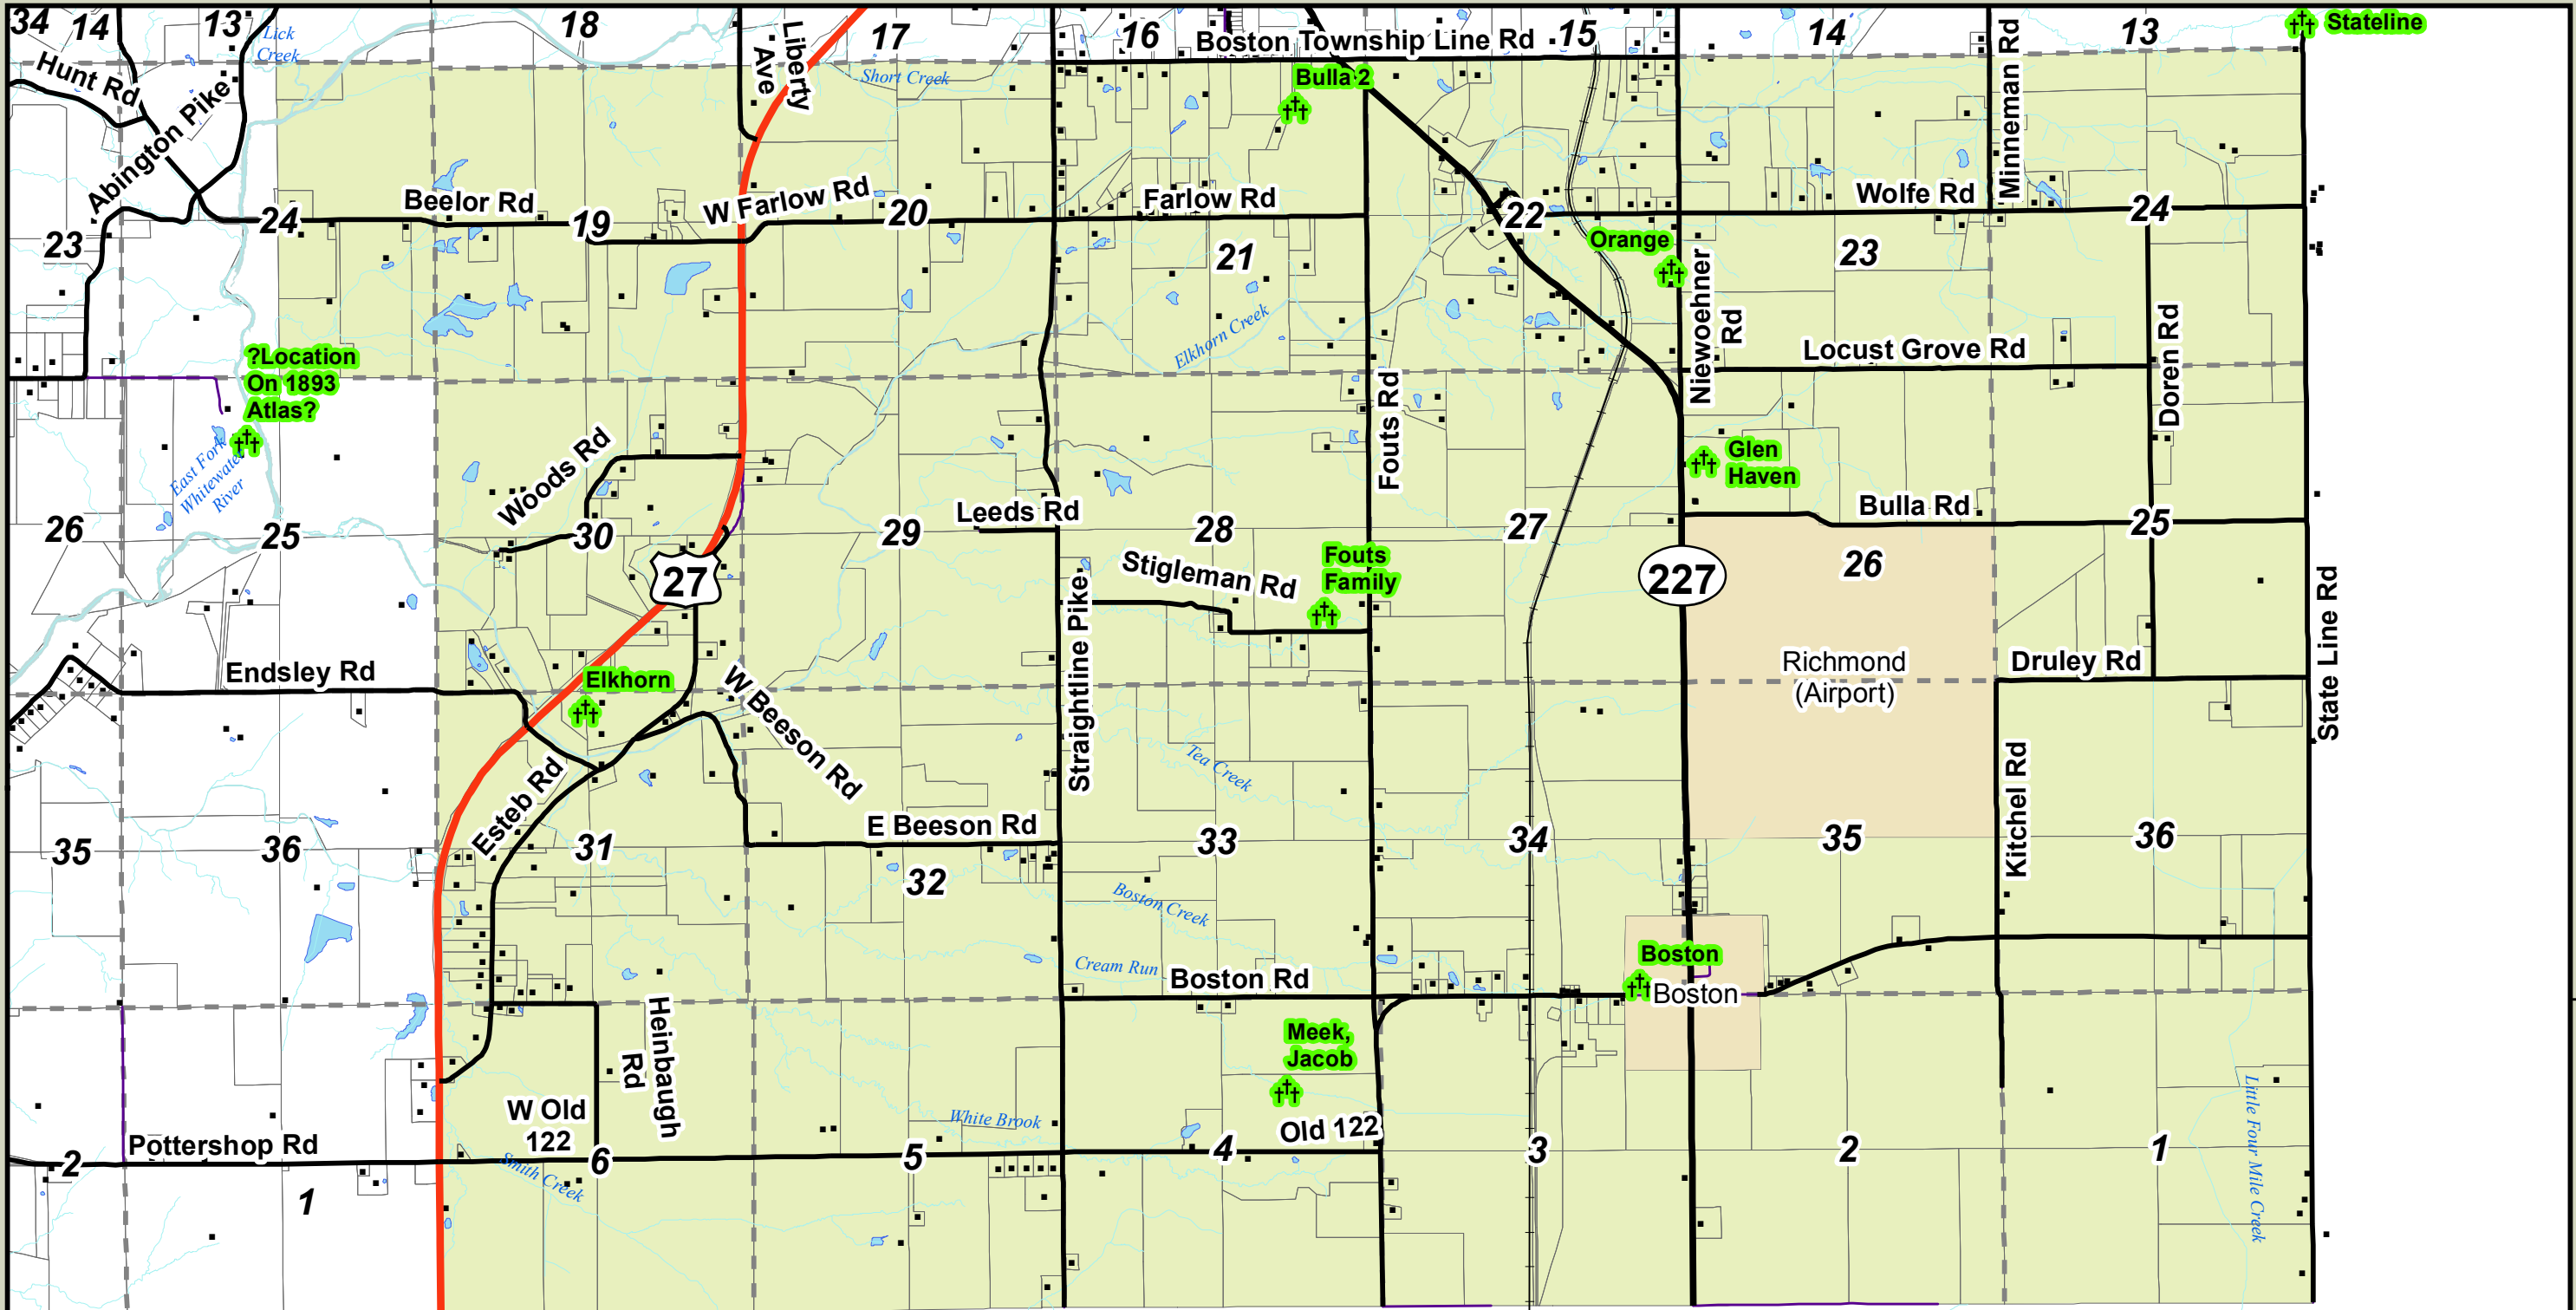

Range 2 West

Range 1 West

3200S

4200S

5200S

6200S

7200S

Township 13 North

Township 13 North

Legend

- Cemetery
- Addresses

Boston Township

Wayne County, Indiana
 Created: October 4th, 2011 By: G. Atkins
 Wayne County/Richmond GIS

3400W

1800W

500W

BASE LINE

900E

2300E

3700E

5100E

6500E