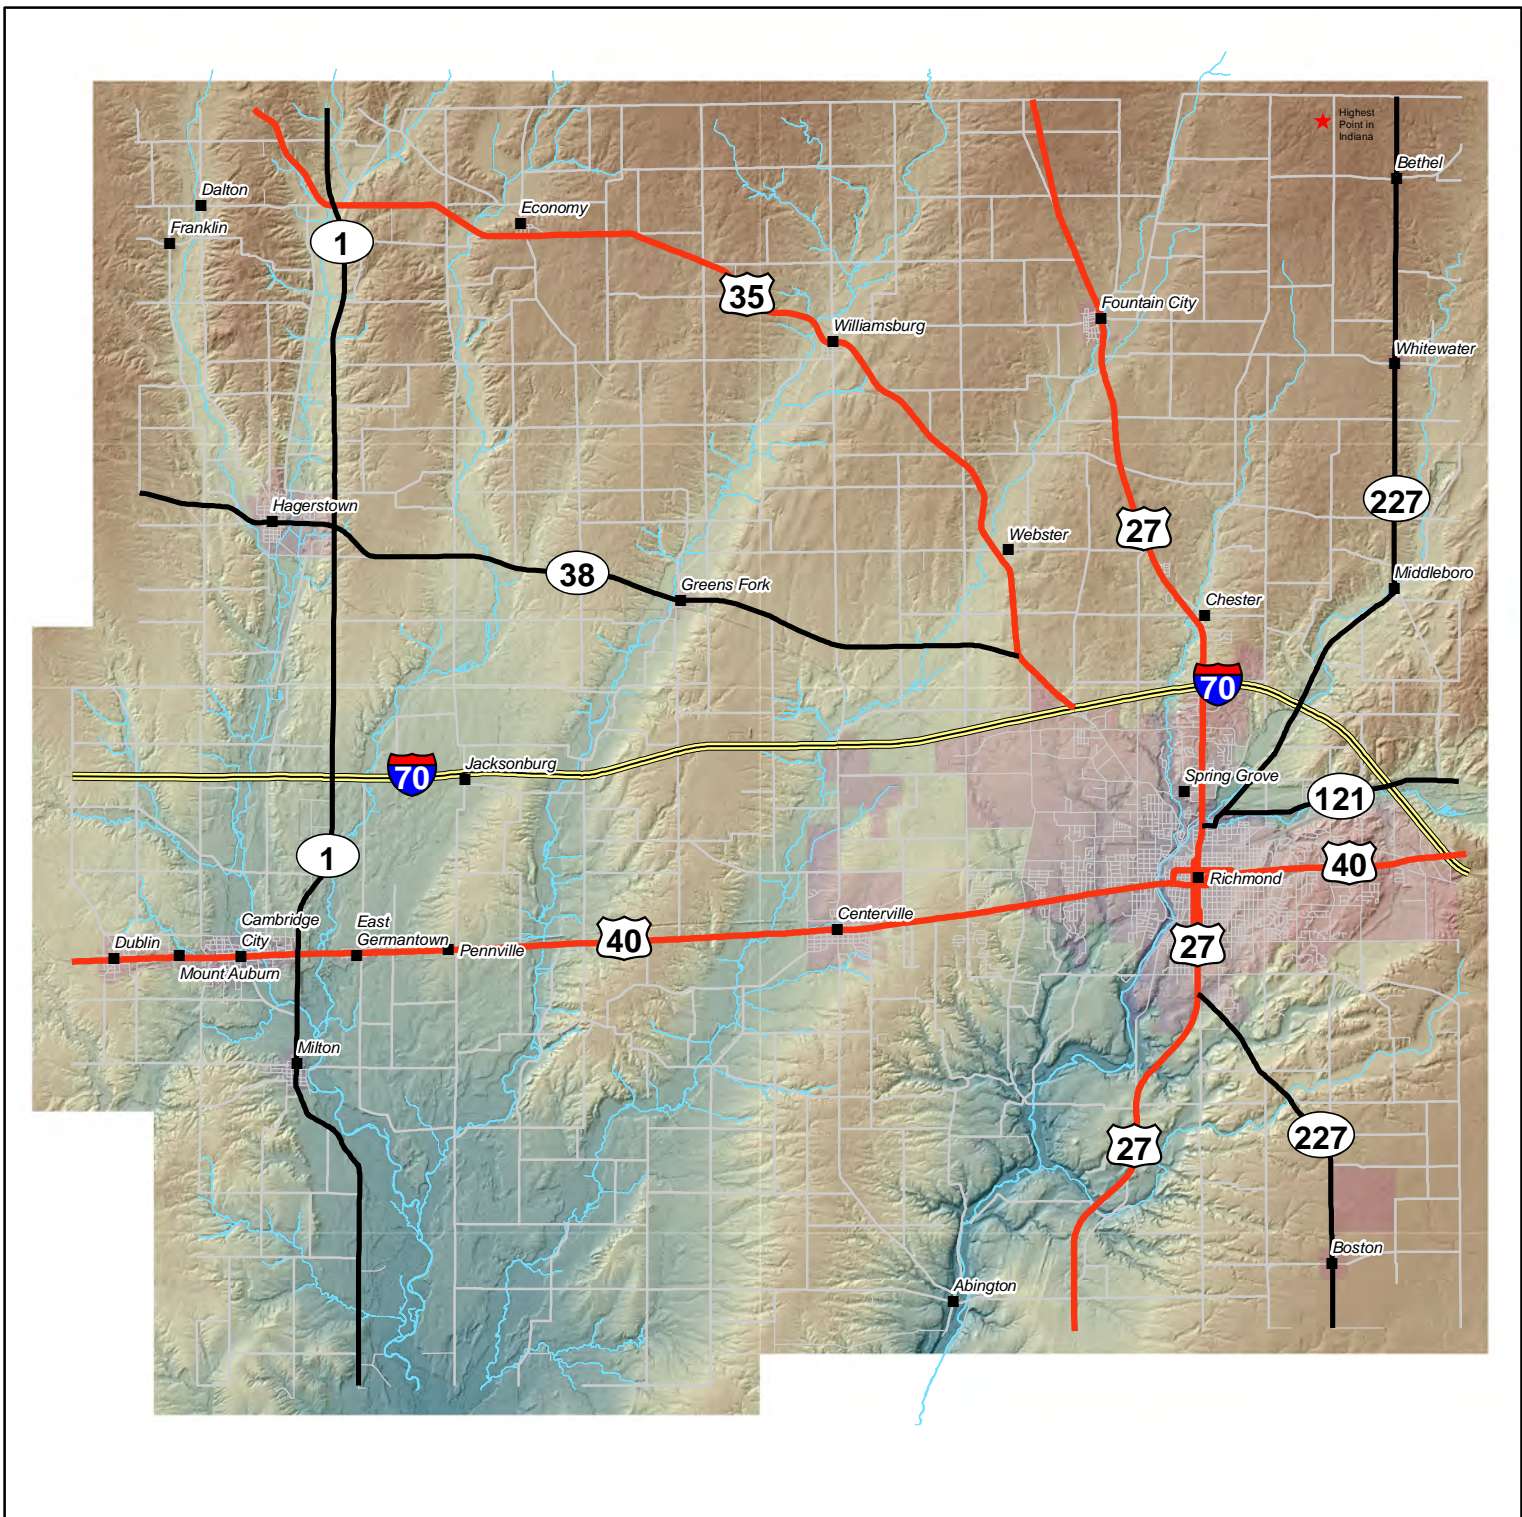

Not to Scale

Wayne County/Richmond GIS
Date: 6-30-2003

50' Contours for Wayne County, Indiana

Elevation

Wayne County

Indiana

Shaded Relief Map
Created from 2017 LiDAR Data