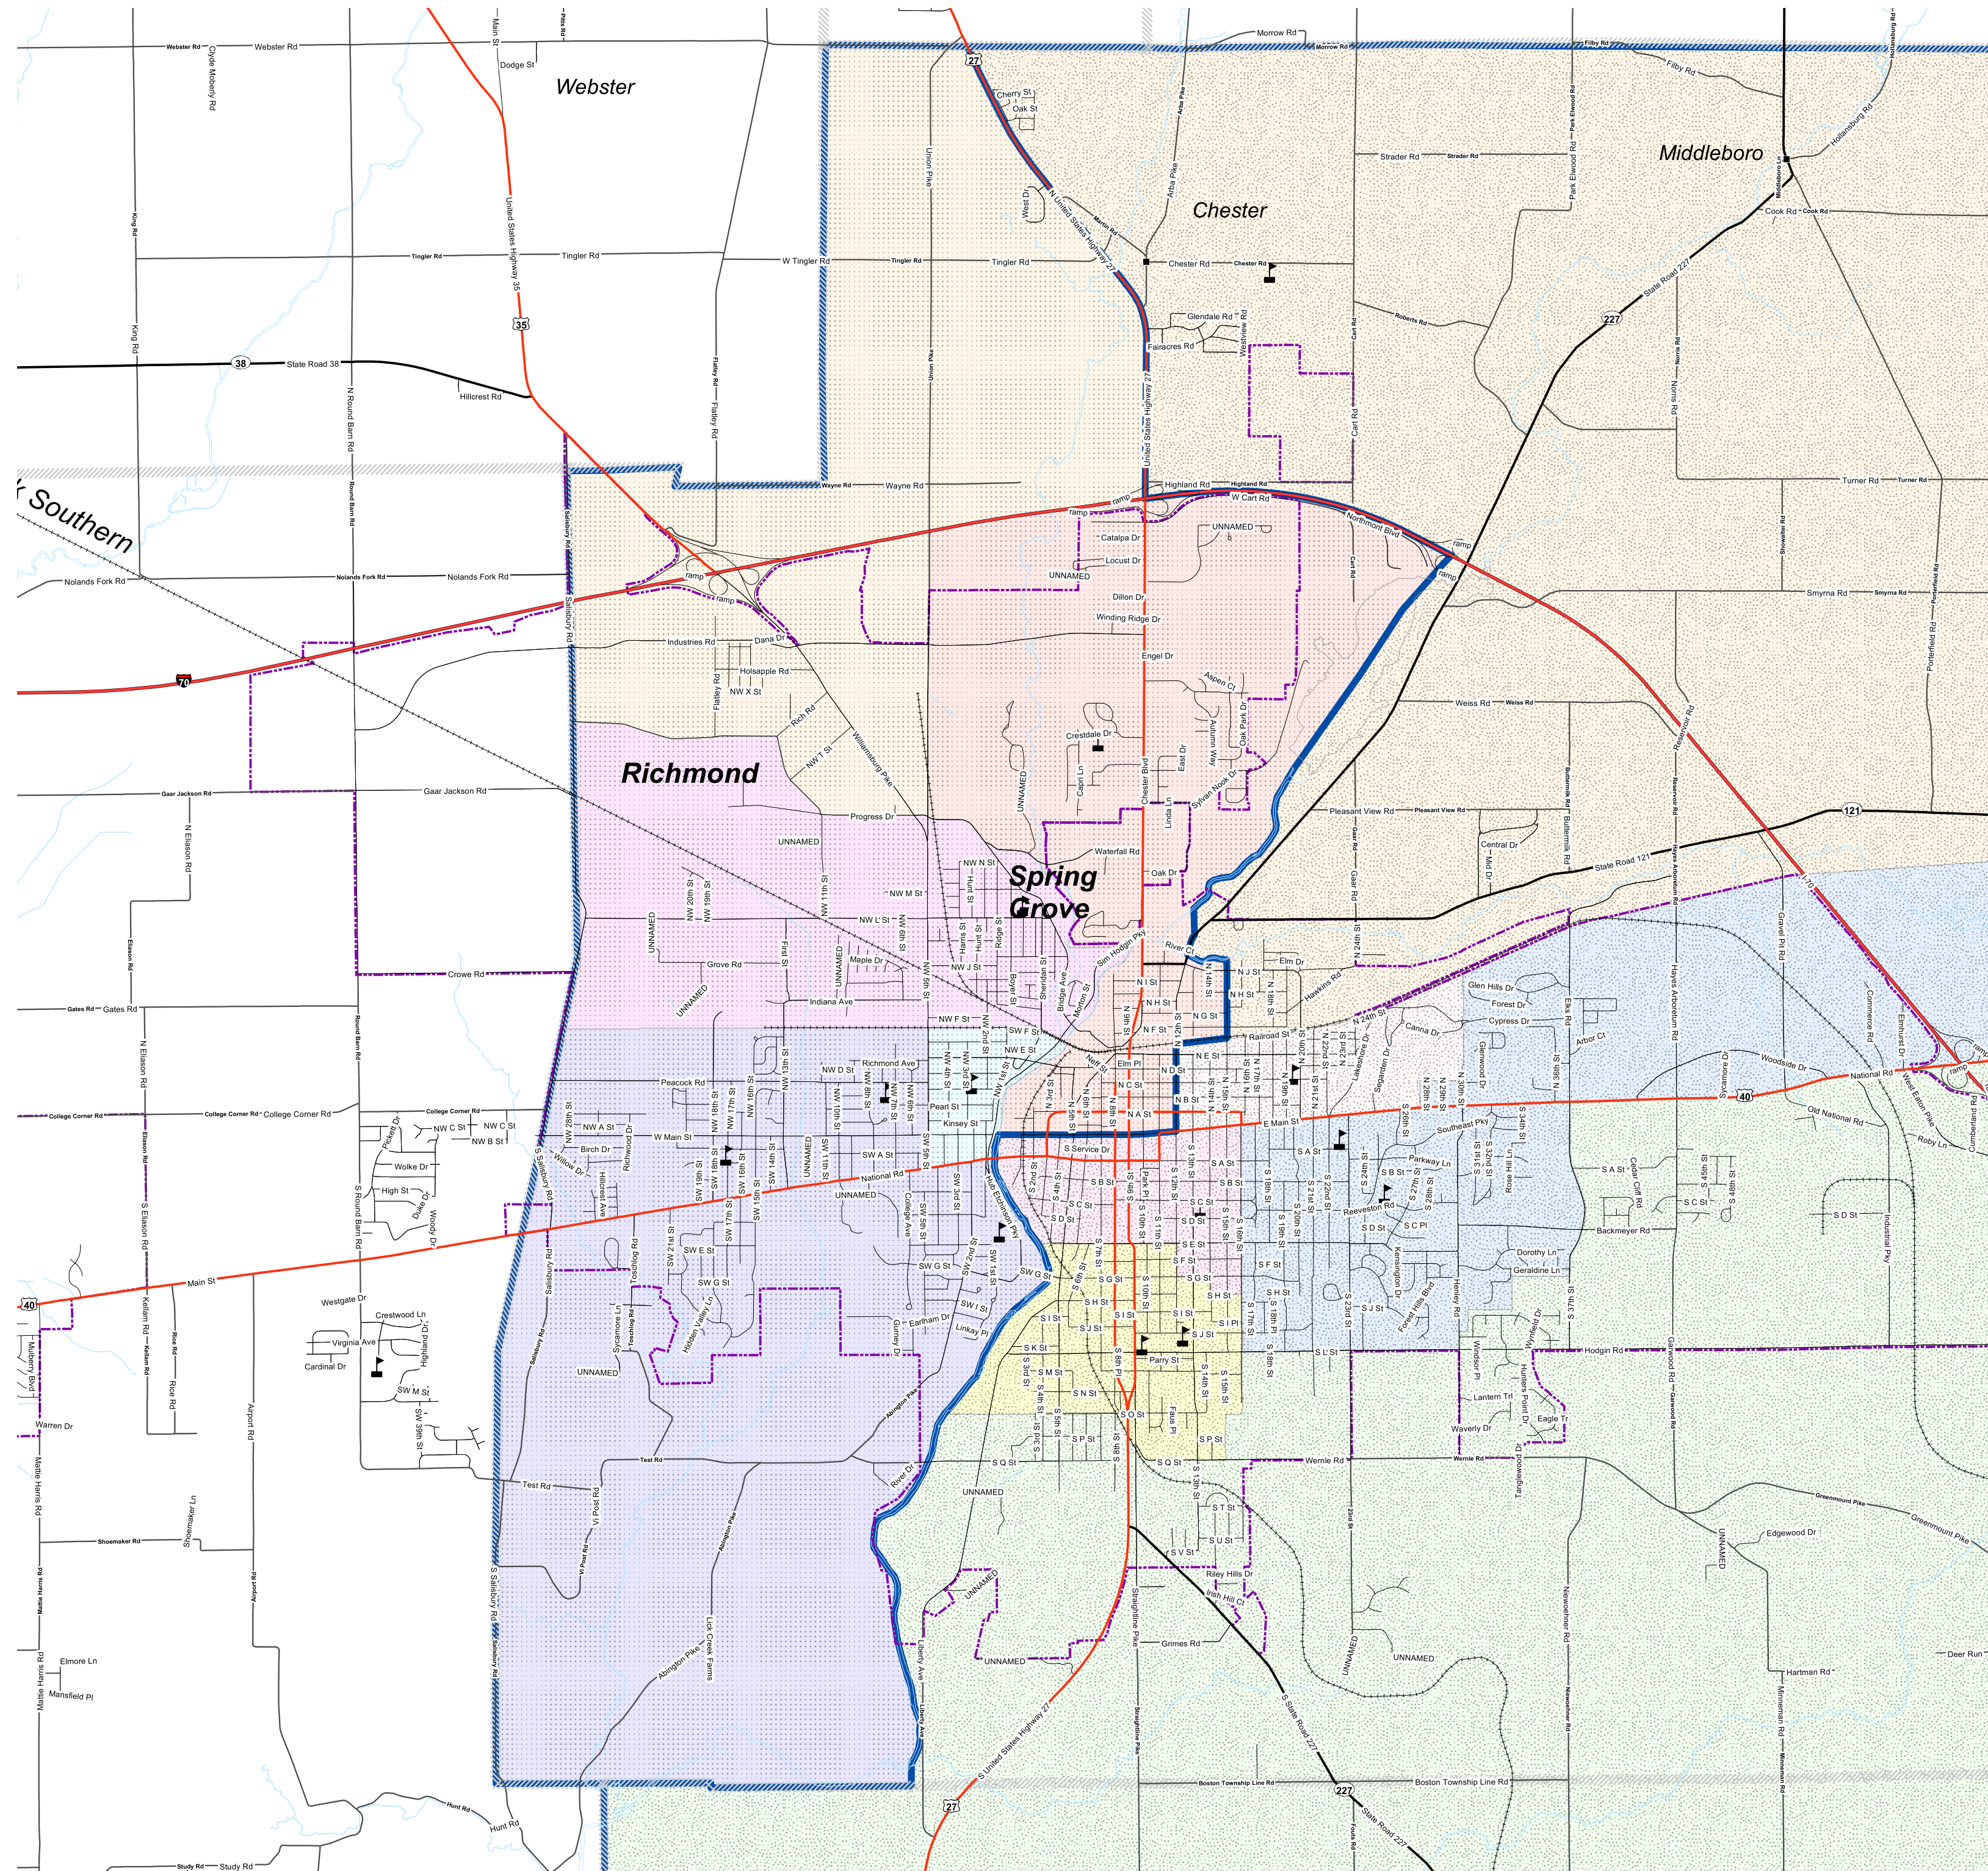

School Boundaries for The City of Richmond

Wayne County's Resource Inventory Council

Elementary Schools

- Baxter(to be part of Crestdale)
- C.R. Richardson
- Charles
- Crestdale
- Fairview (May Change)
- Garrison
- Highland Heights
- Starr
- Vaile
- Westview (May Change)

Middle Schools

- Dennis
- Test

Superintendent
300 Hub Etchison Pkwy
Richmond, IN 47374
765-973-3300

Legend

- County Boundary
- Incorporated Areas
- Interstates
- US Highways
- State Roads
- RailRoads
- Rivers
- Township Lines
- Towns
- Public Schools

Not to Scale

Wayne County/Richmond GIS
Date: 03/10/2004 By: G. Atkins