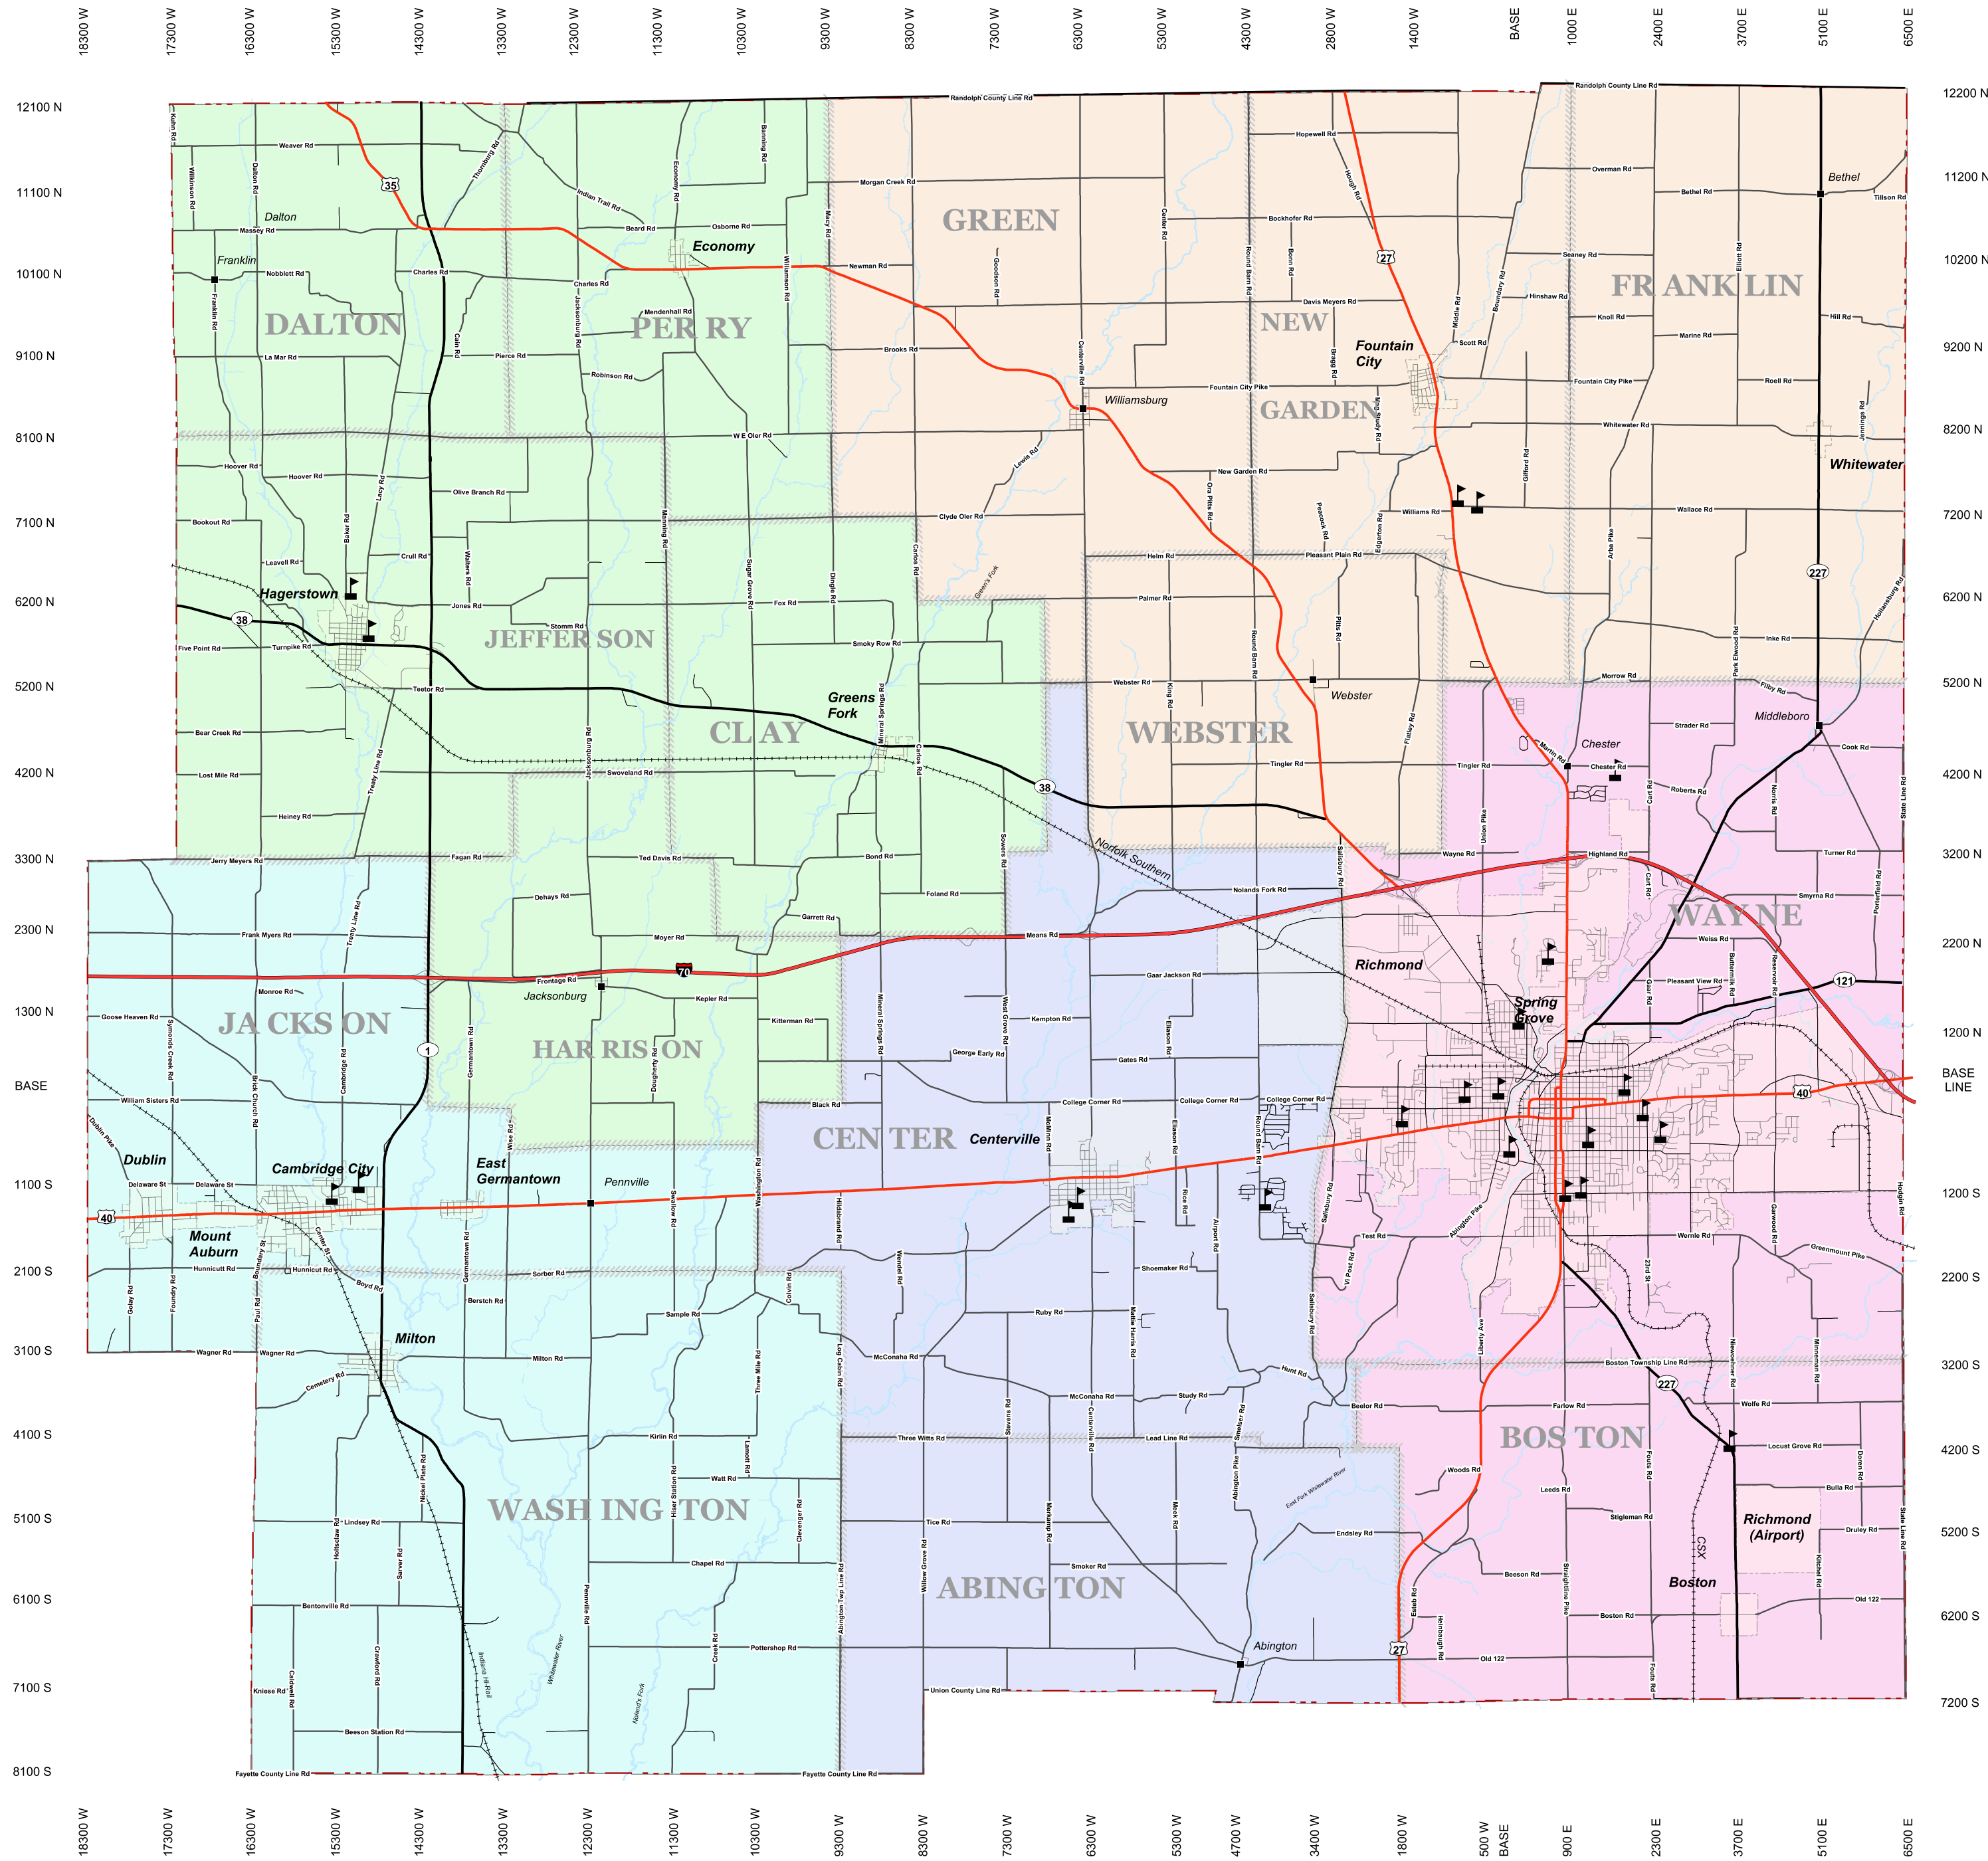

Public School Districts in Wayne County, Indiana

Wayne County's Resource Inventory Council

School Corporation

- Centerville Abington Schools
  Superintendent
  115 W South St
  Centerville, IN 47330
  765-855-3475
- Nettle Creek Schools
  Superintendent
  297 E North Market St
  Hagerstown, IN 47346
  765-489-4543
- Northeastern Wayne Schools
  Superintendent
  314 W Main St
  Fountain City, IN 47341
  765-847-2821
- Richmond Community Schools
  Superintendent
  300 Hub Etchison Pkwy
  Richmond, IN 47374
  765-973-3300
- Western Wayne Schools
  Superintendent
  519 Queen St
  Pershing, IN 47370
  765-478-8375

Public School Buildings

Legend

1. County Boundary
   - Incorporated Areas
   - Interstates
   - US Highways
   - State Roads
   - Railroads
   - Rivers
   - Township Lines
   - Towns
2. Wayne County/Richmond GIS
   Date: 03/10/2004 By: G. Atkins
3. Wayne County Surveyor's Office
   401 E. Main Street
   Richmond, IN 47374

Not to Scale