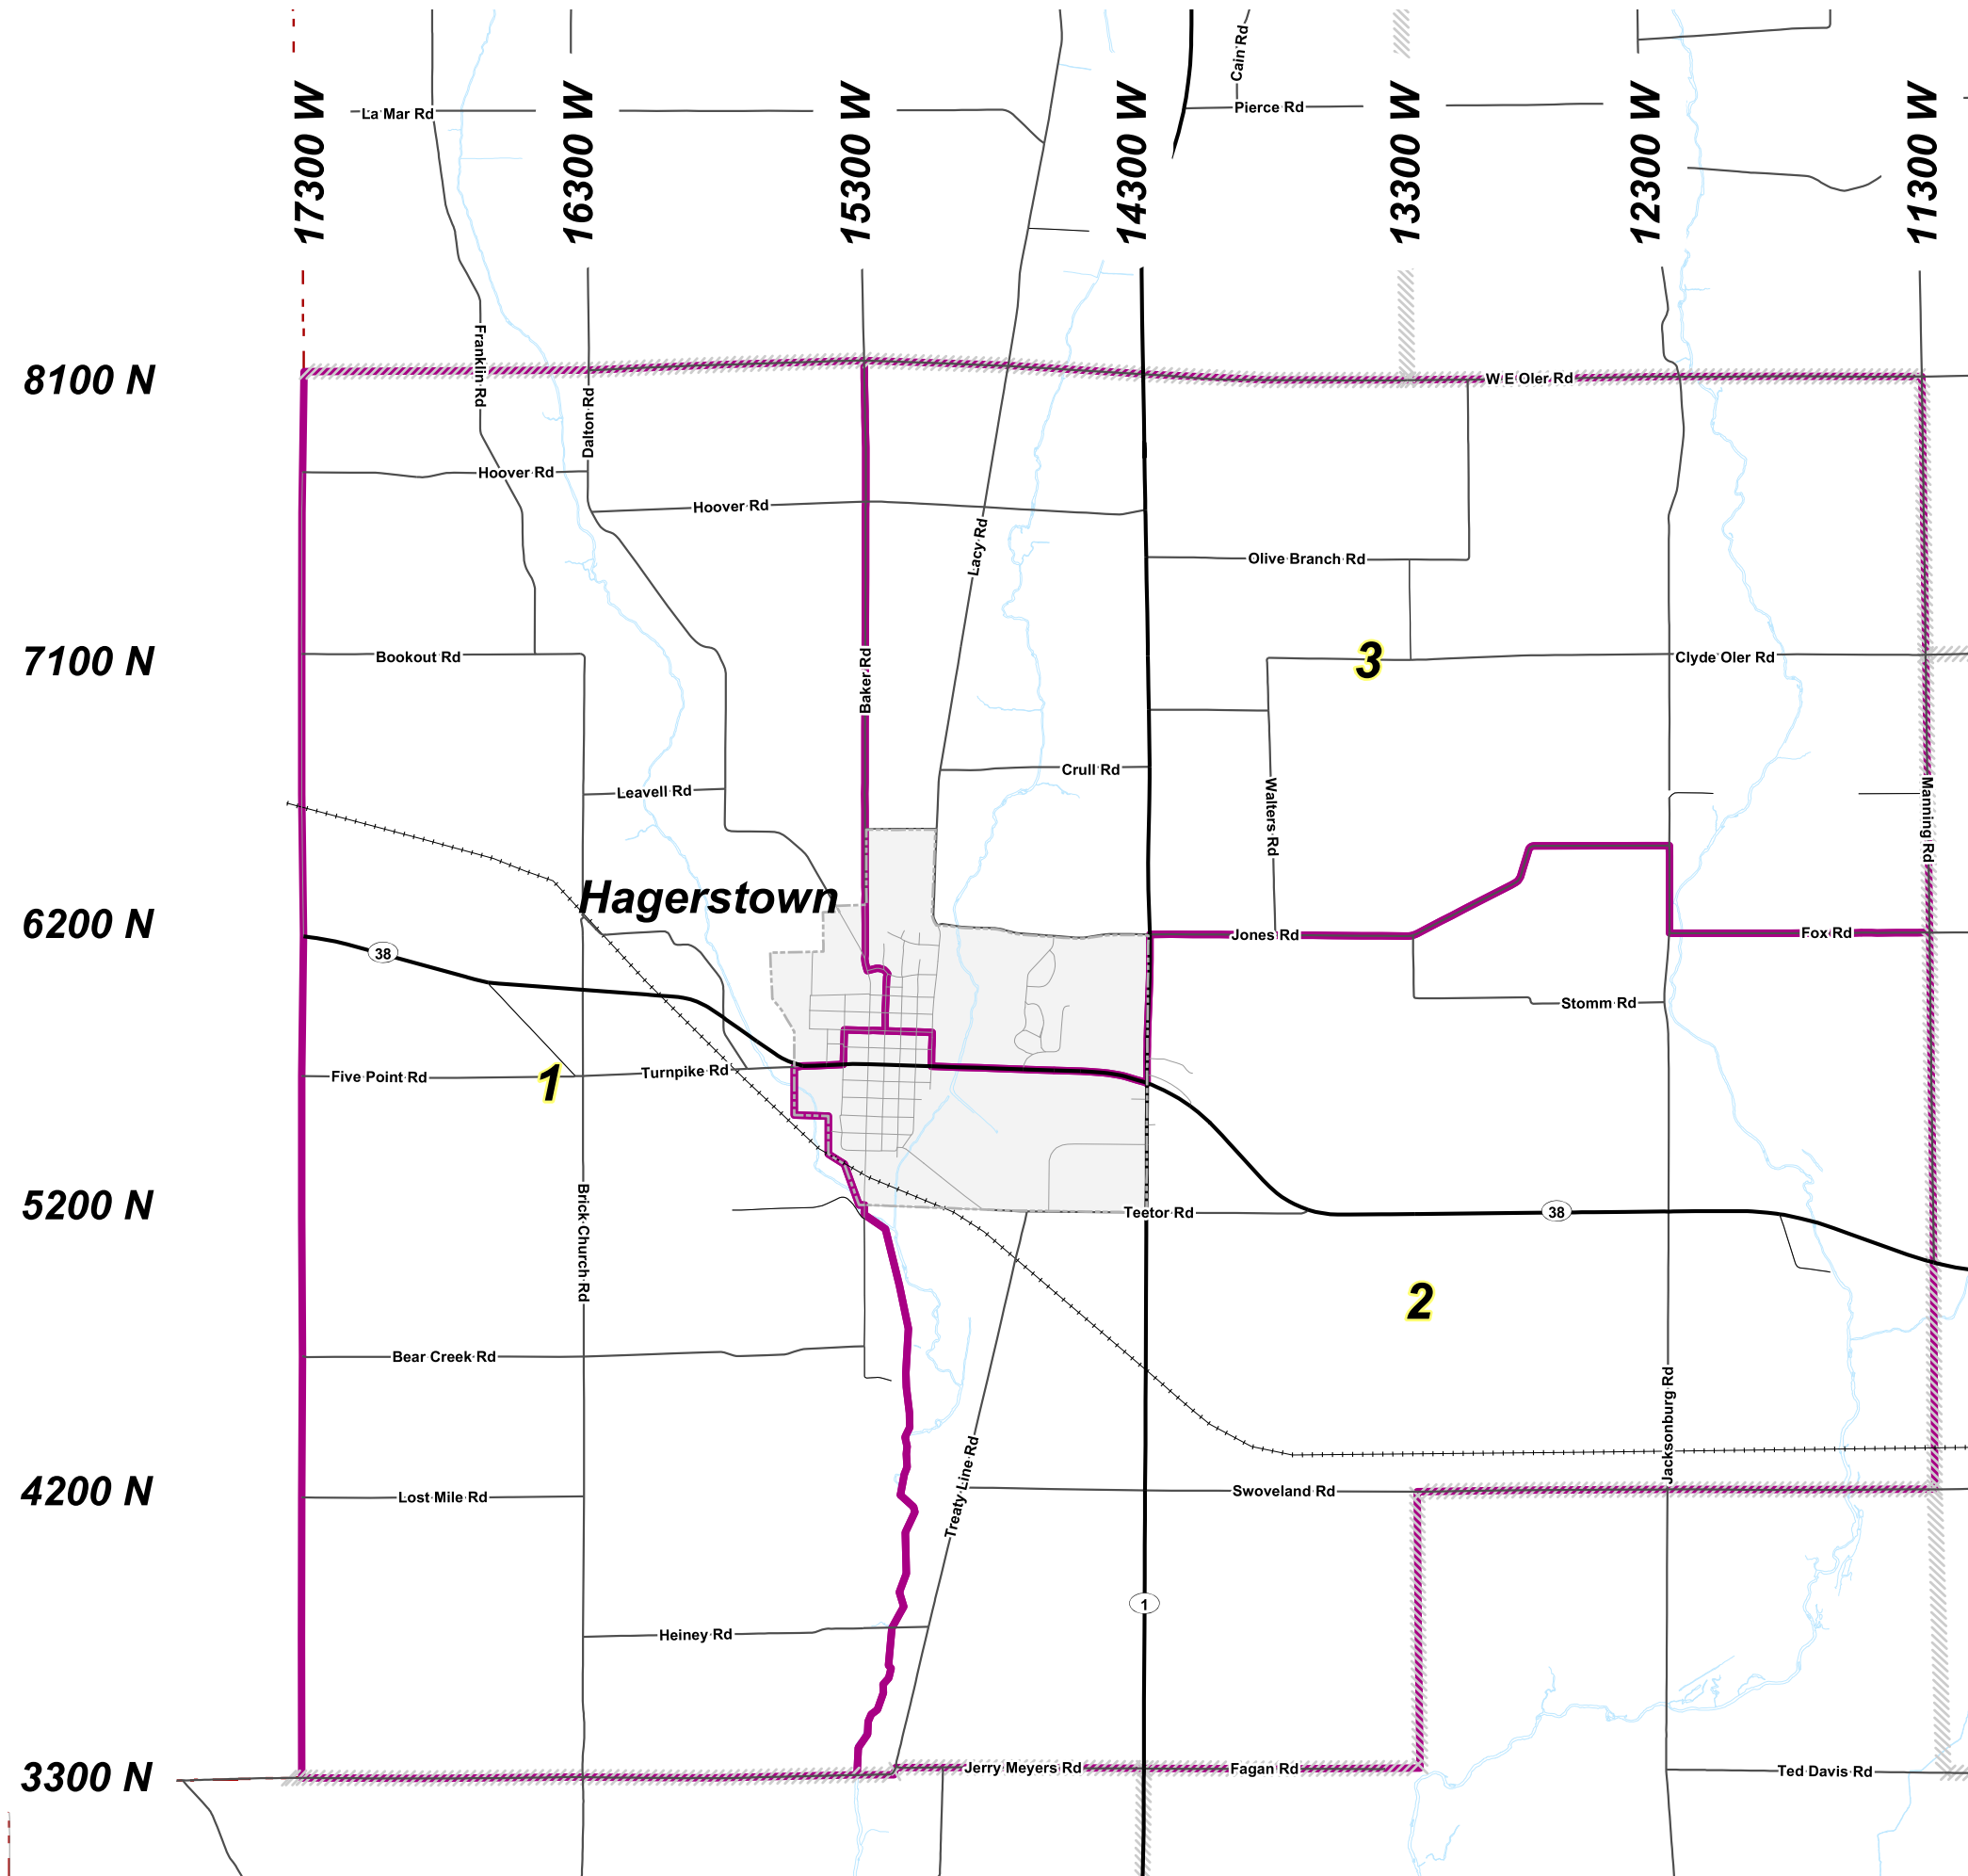

Jefferson Township Precincts

Not to Scale

Wayne County/Richmond GIS
Date: 03/30/2004 By: G. Atkins

Wayne County Surveyor's Office
401 E. Main Street
Richmond, IN 47374

1. **Legend**
2. Interstates
   - US Highways
   - State Roads
   - Railroads
   - Township Lines
   - Towns
   - Precinct Boundary
   - Incorporated Areas
   - County Boundary
   - Rivers