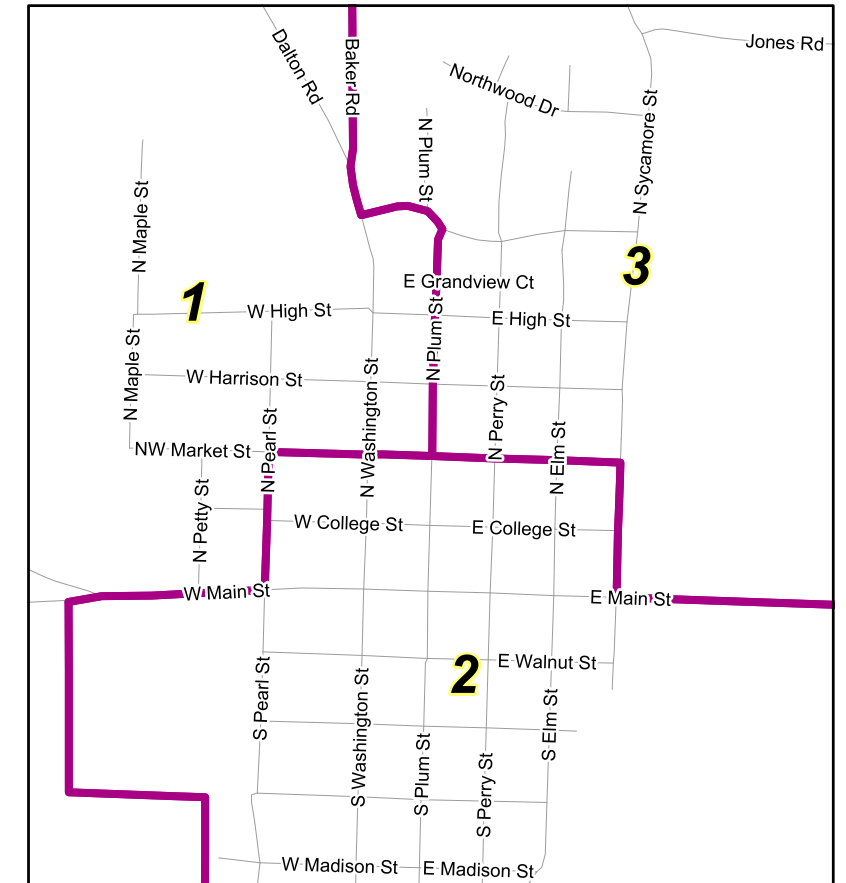

Jefferson Township Precincts

Not to Scale

Wayne County/Richmond GIS
Date: 03/30/2004 By: G. Atkins

Wayne County Surveyor's Office
401 E. Main Street
Richmond, IN 47374

1. **Legend**
2. Interstates
   - US Highways
   - State Roads
   - Railroads
   - Township Lines
   - Towns
   - Precinct Boundary
   - Incorporated Areas
   - County Boundary
   - Rivers