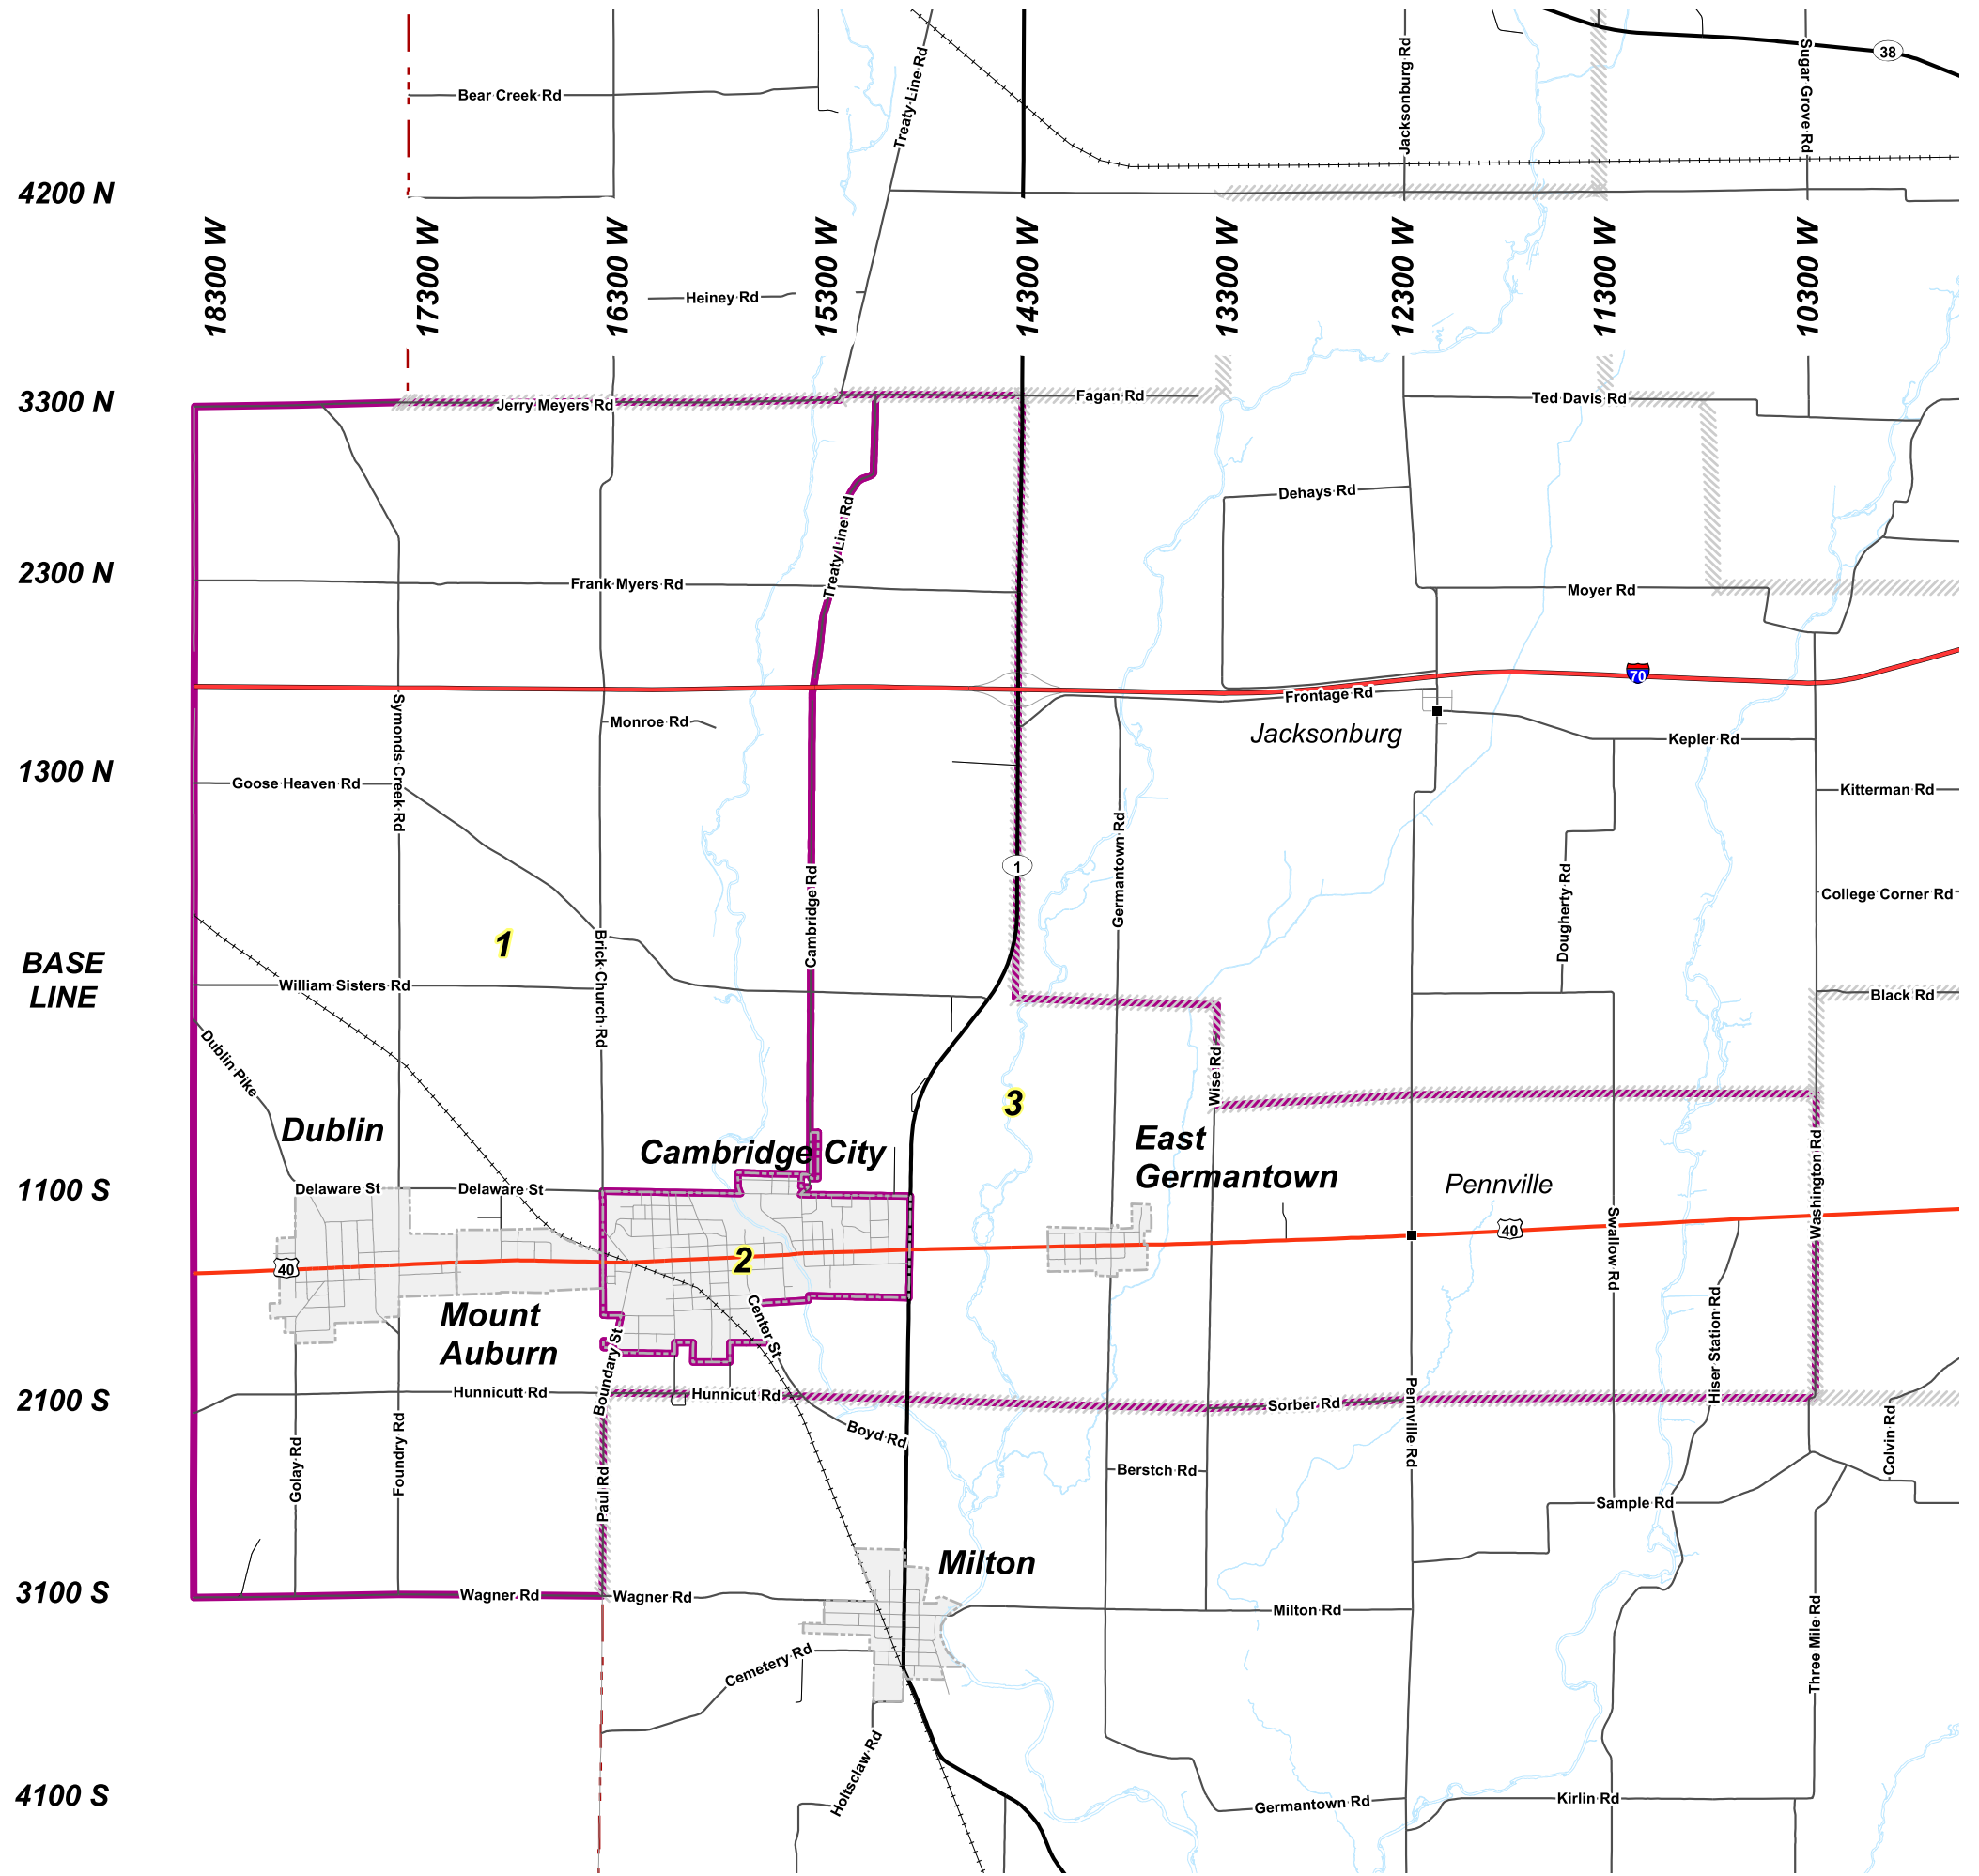

Jackson Township

Legend

- Interstates
- US Highways
- State Roads
- - - - Railroads
- / / / / Township Lines
- Rivers
- Towns
- Precinct Boundry
- Incorporated Areas
- County Boundry

Wayne County/Richmond GIS
Date: 03/30/2004 By: G. Atkins

Wayne County Surveyor's Office
401 E. Main Street
Richmond, IN 47374

Not to Scale