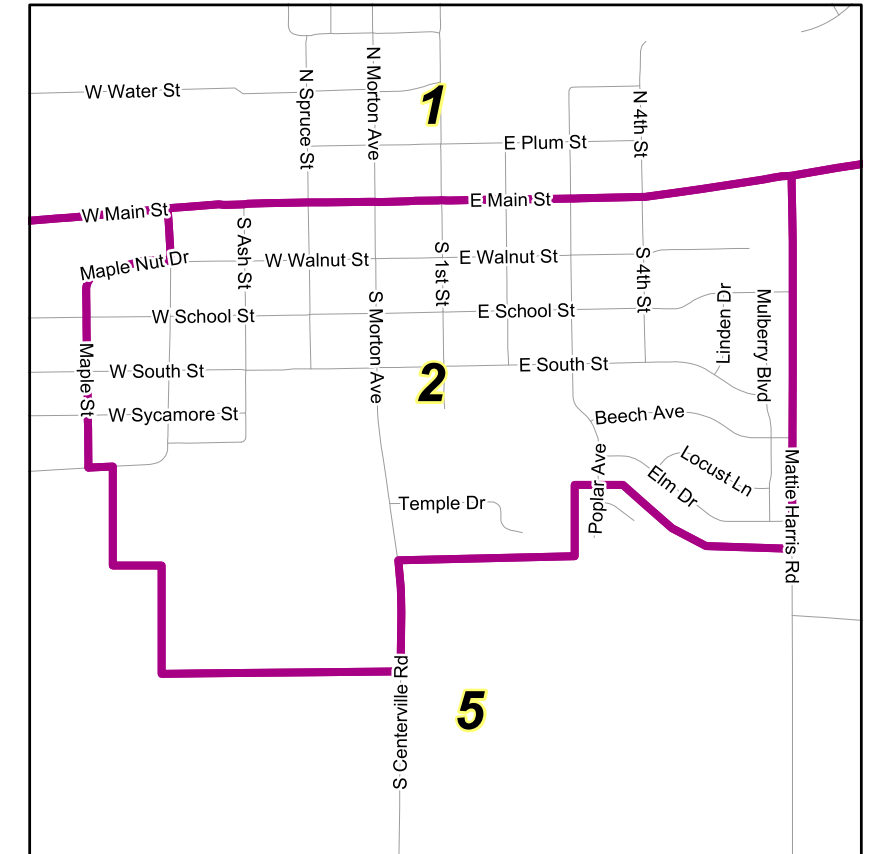

Center Township Precincts

Not to Scale

Wayne County/Richmond GIS
Date: 03/30/2004 By: G. Atkins

Wayne County Surveyor's Office
401 E. Main Street
Richmond, IN 47374

Legend

- Interstates
- US Highways
- State Roads
- Railroads
- Township Lines
- Towns
- Precinct Boundary
- Incorporated Areas
- County Boundary
- Rivers