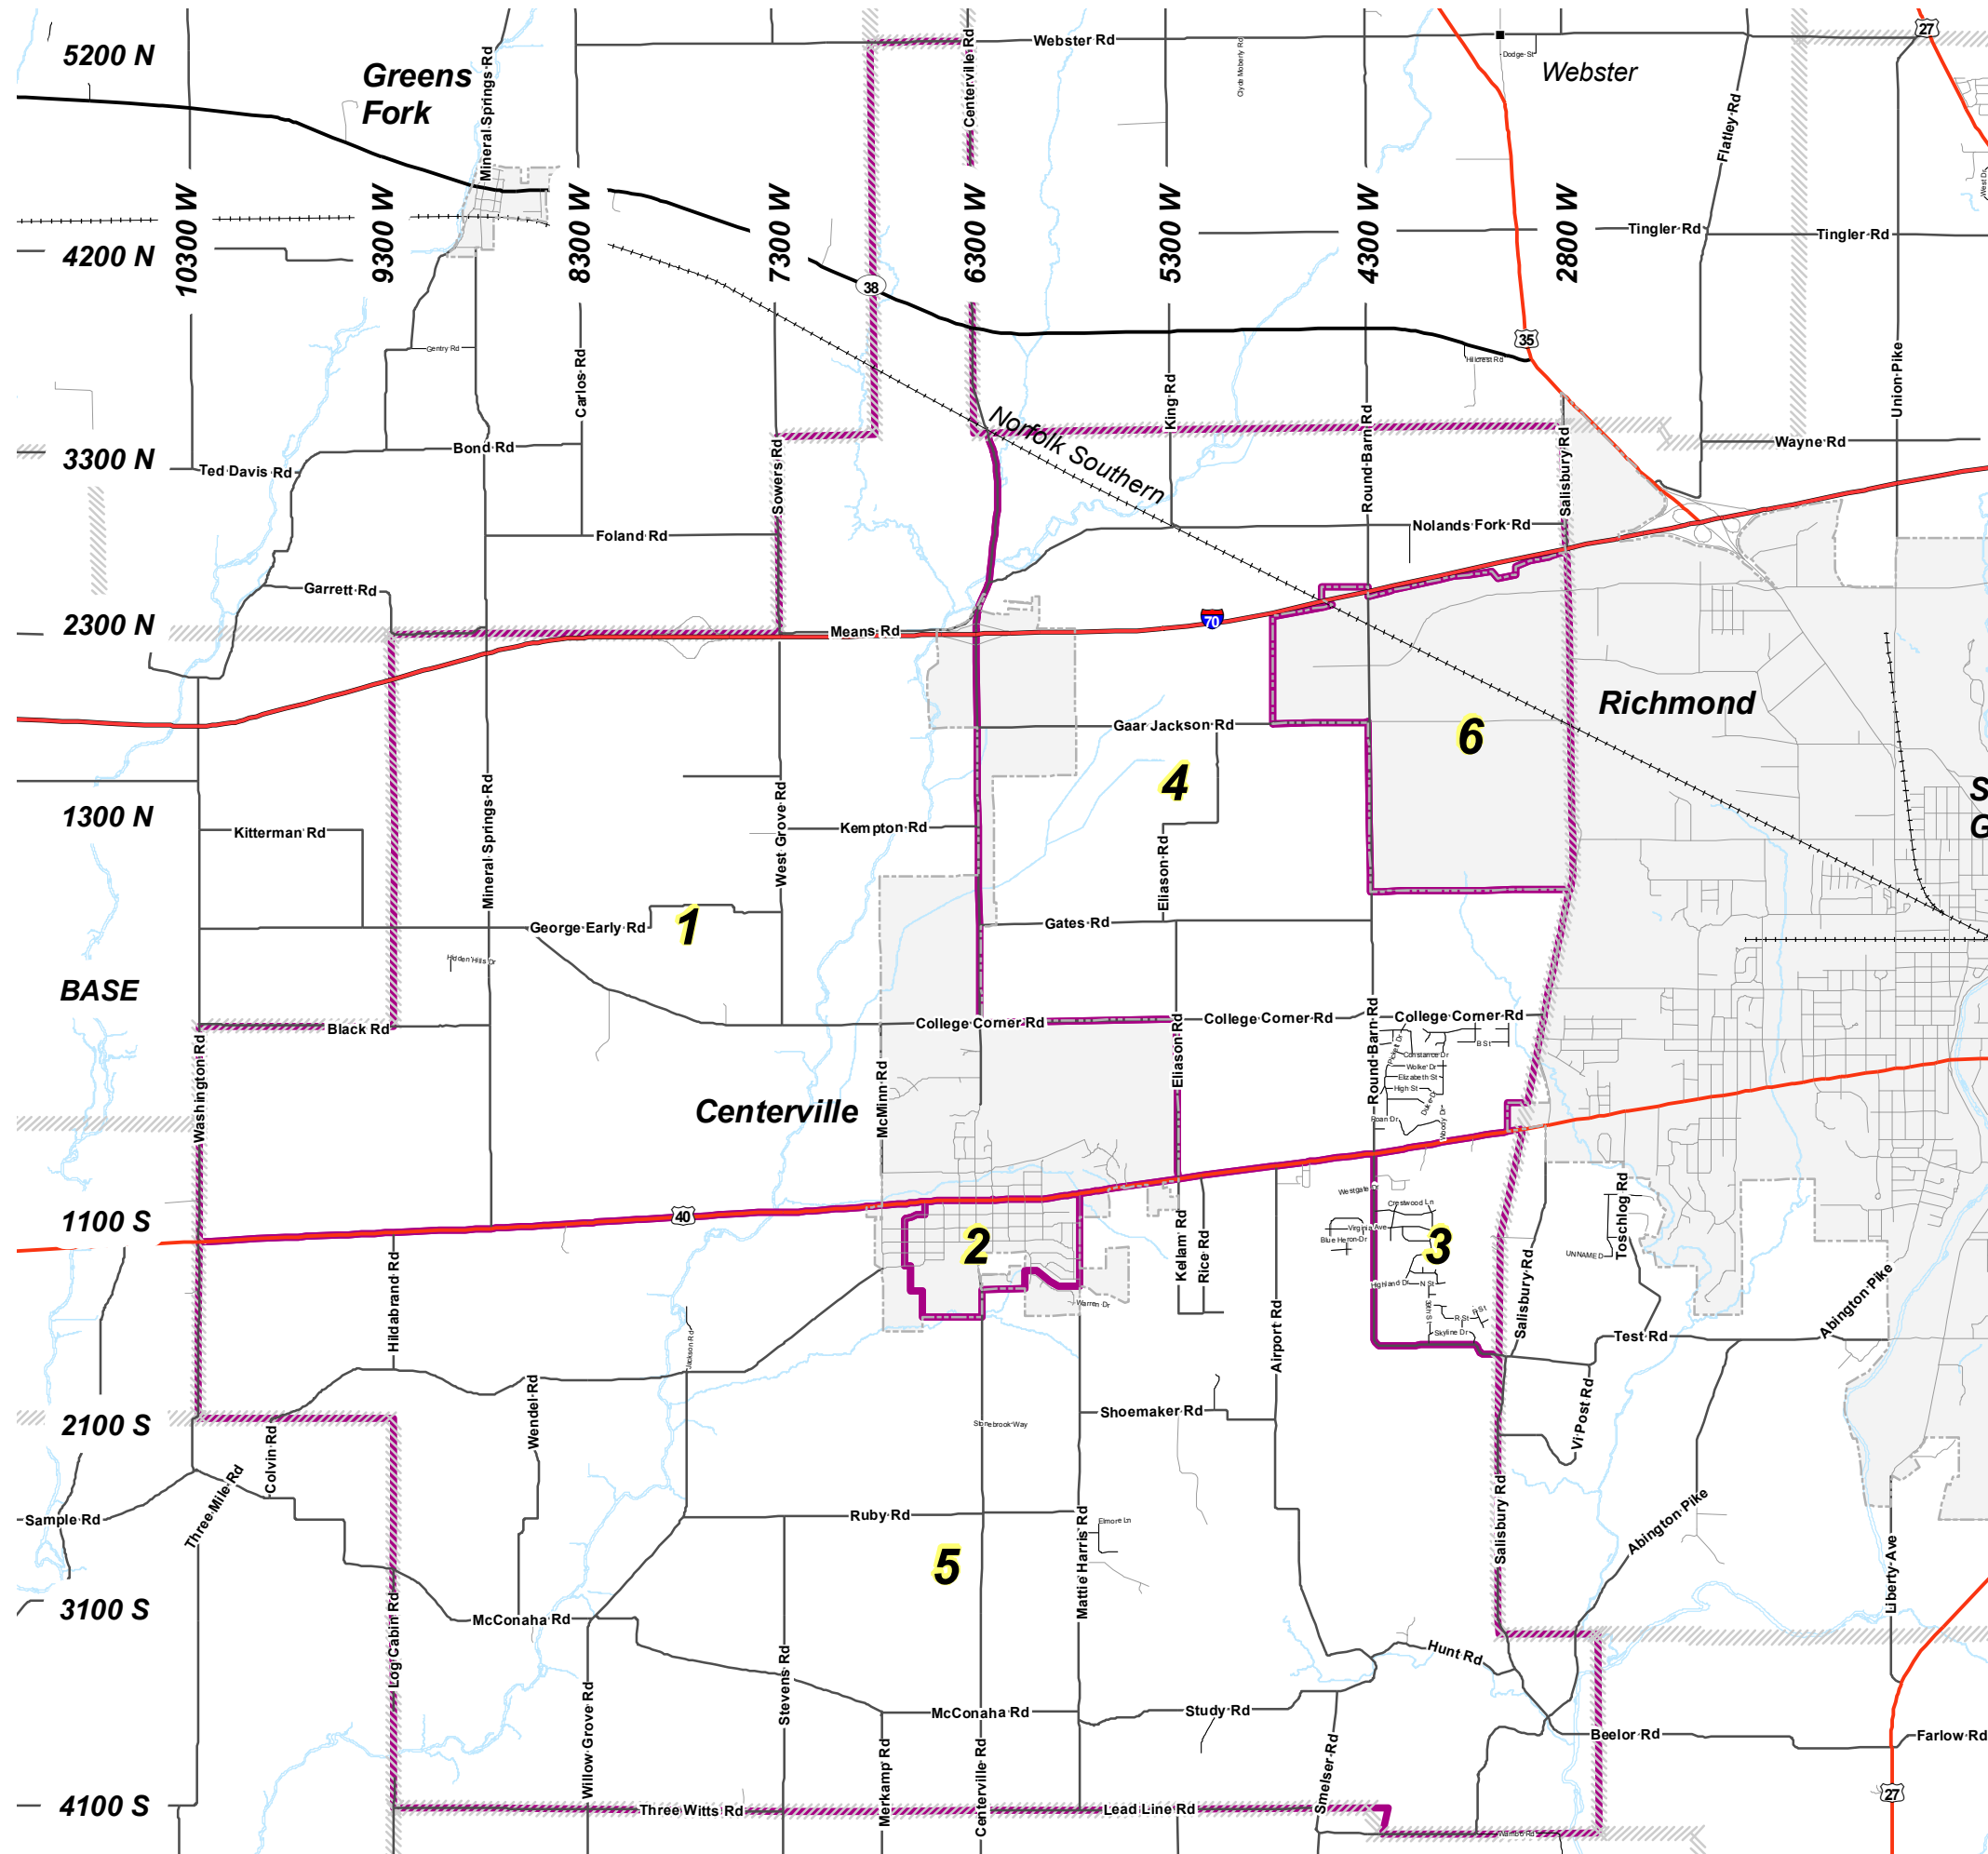

Center Township Precincts

Not to Scale

Wayne County/Richmond GIS
Date: 02/07/2013 By: G. Atkins

Wayne County Surveyor's Office
401 E. Main Street
Richmond, IN 47374

1. ### Legend
2. Interstates
   - US Highways
   - State Roads
   - Railroads
   - Township Lines
   - Towns
   - Precinct Boundry
   - Incorporated Areas
   - County Boundary
   - Rivers