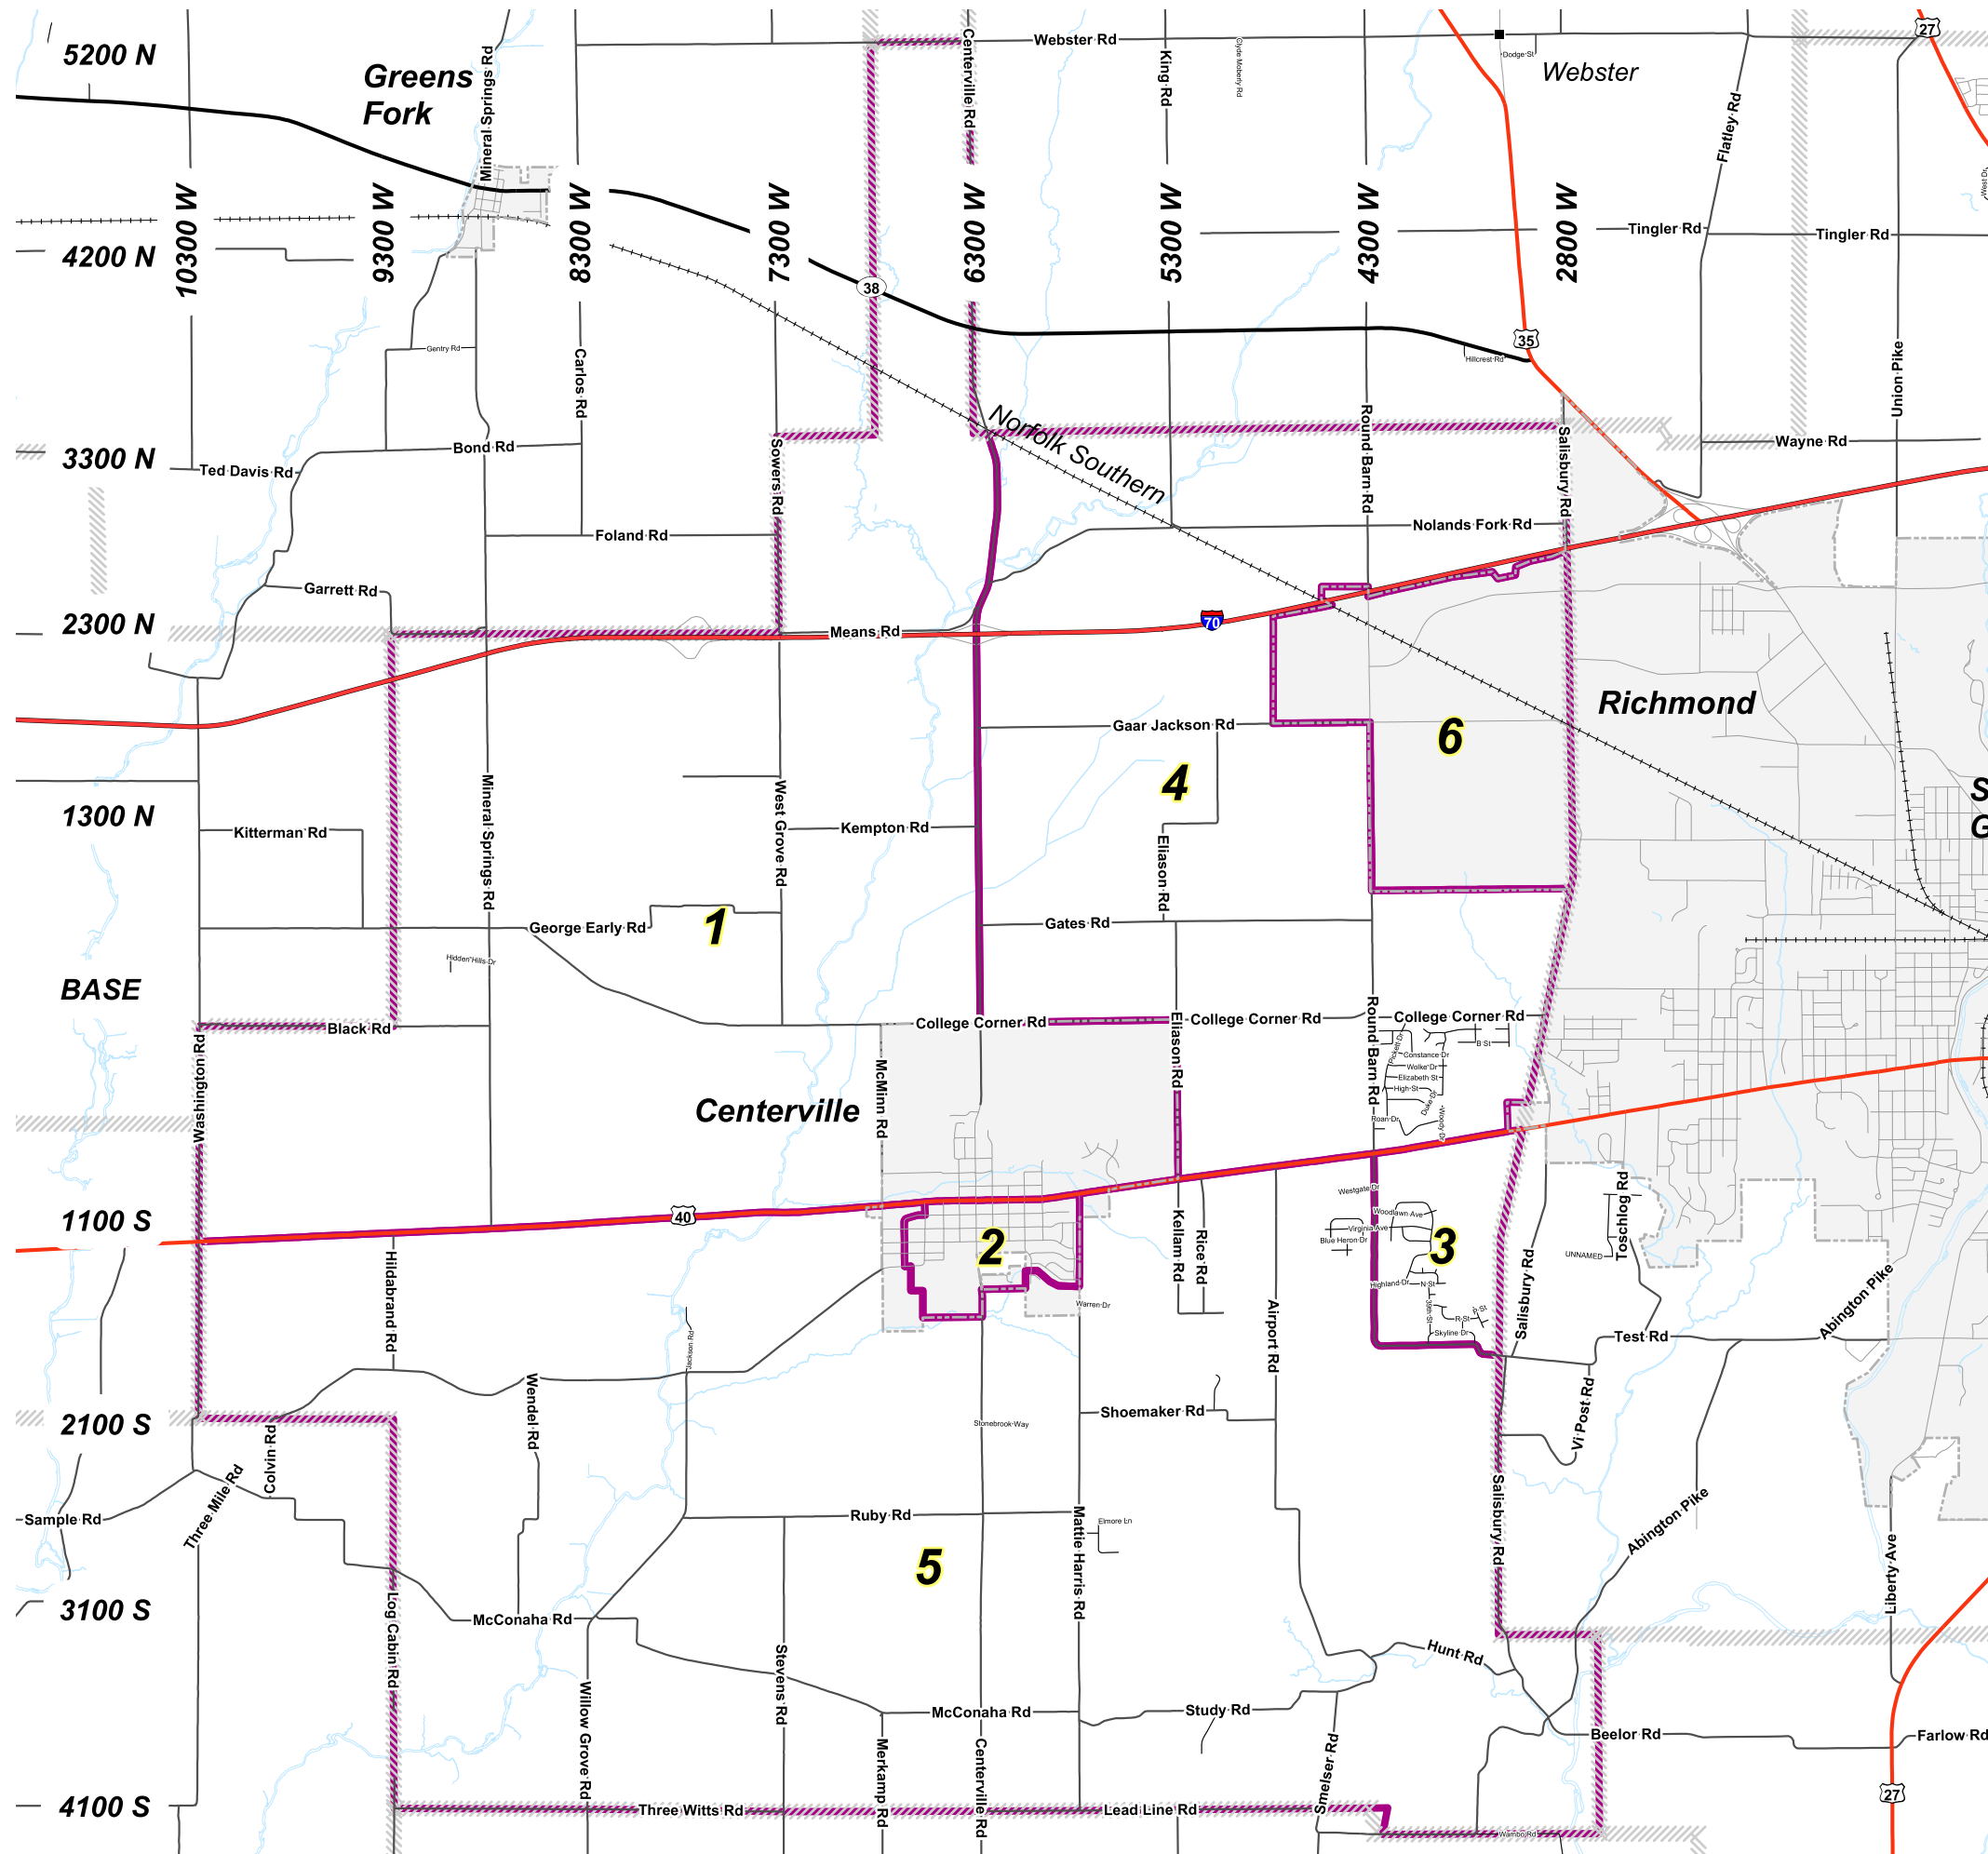

Center Township Precincts

Not to Scale

Wayne County/Richmond GIS
Date: 03/30/2004 By: G. Atkins

Wayne County Surveyor's Office
401 E. Main Street
Richmond, IN 47374

Legend

- Interstates
- US Highways
- State Roads
- Railroads
- Township Lines
- Towns
- Precinct Boundary
- Incorporated Areas
- County Boundary
- Rivers