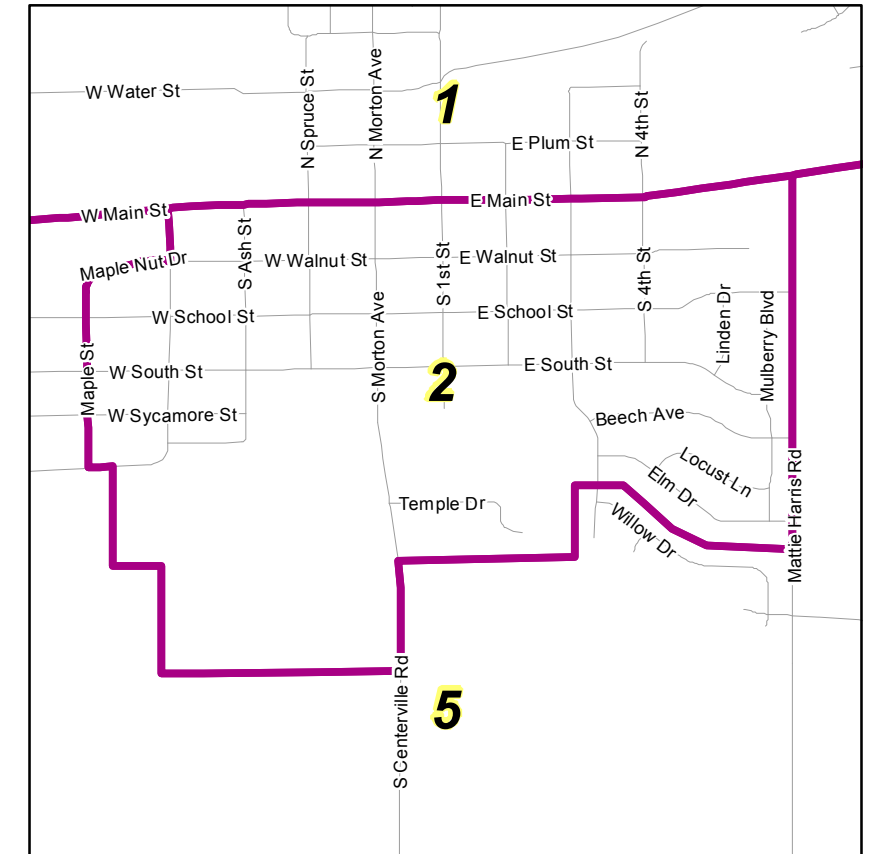

Center Township Precincts

Not to Scale

Wayne County/Richmond GIS
Date: 02/07/2013 By: G. Atkins

Wayne County Surveyor's Office
401 E. Main Street
Richmond, IN 47374

1. ### Legend
2. Interstates
   - US Highways
   - State Roads
   - Railroads
   - Township Lines
   - Towns
   - Precinct Boundry
   - Incorporated Areas
   - County Boundary
   - Rivers