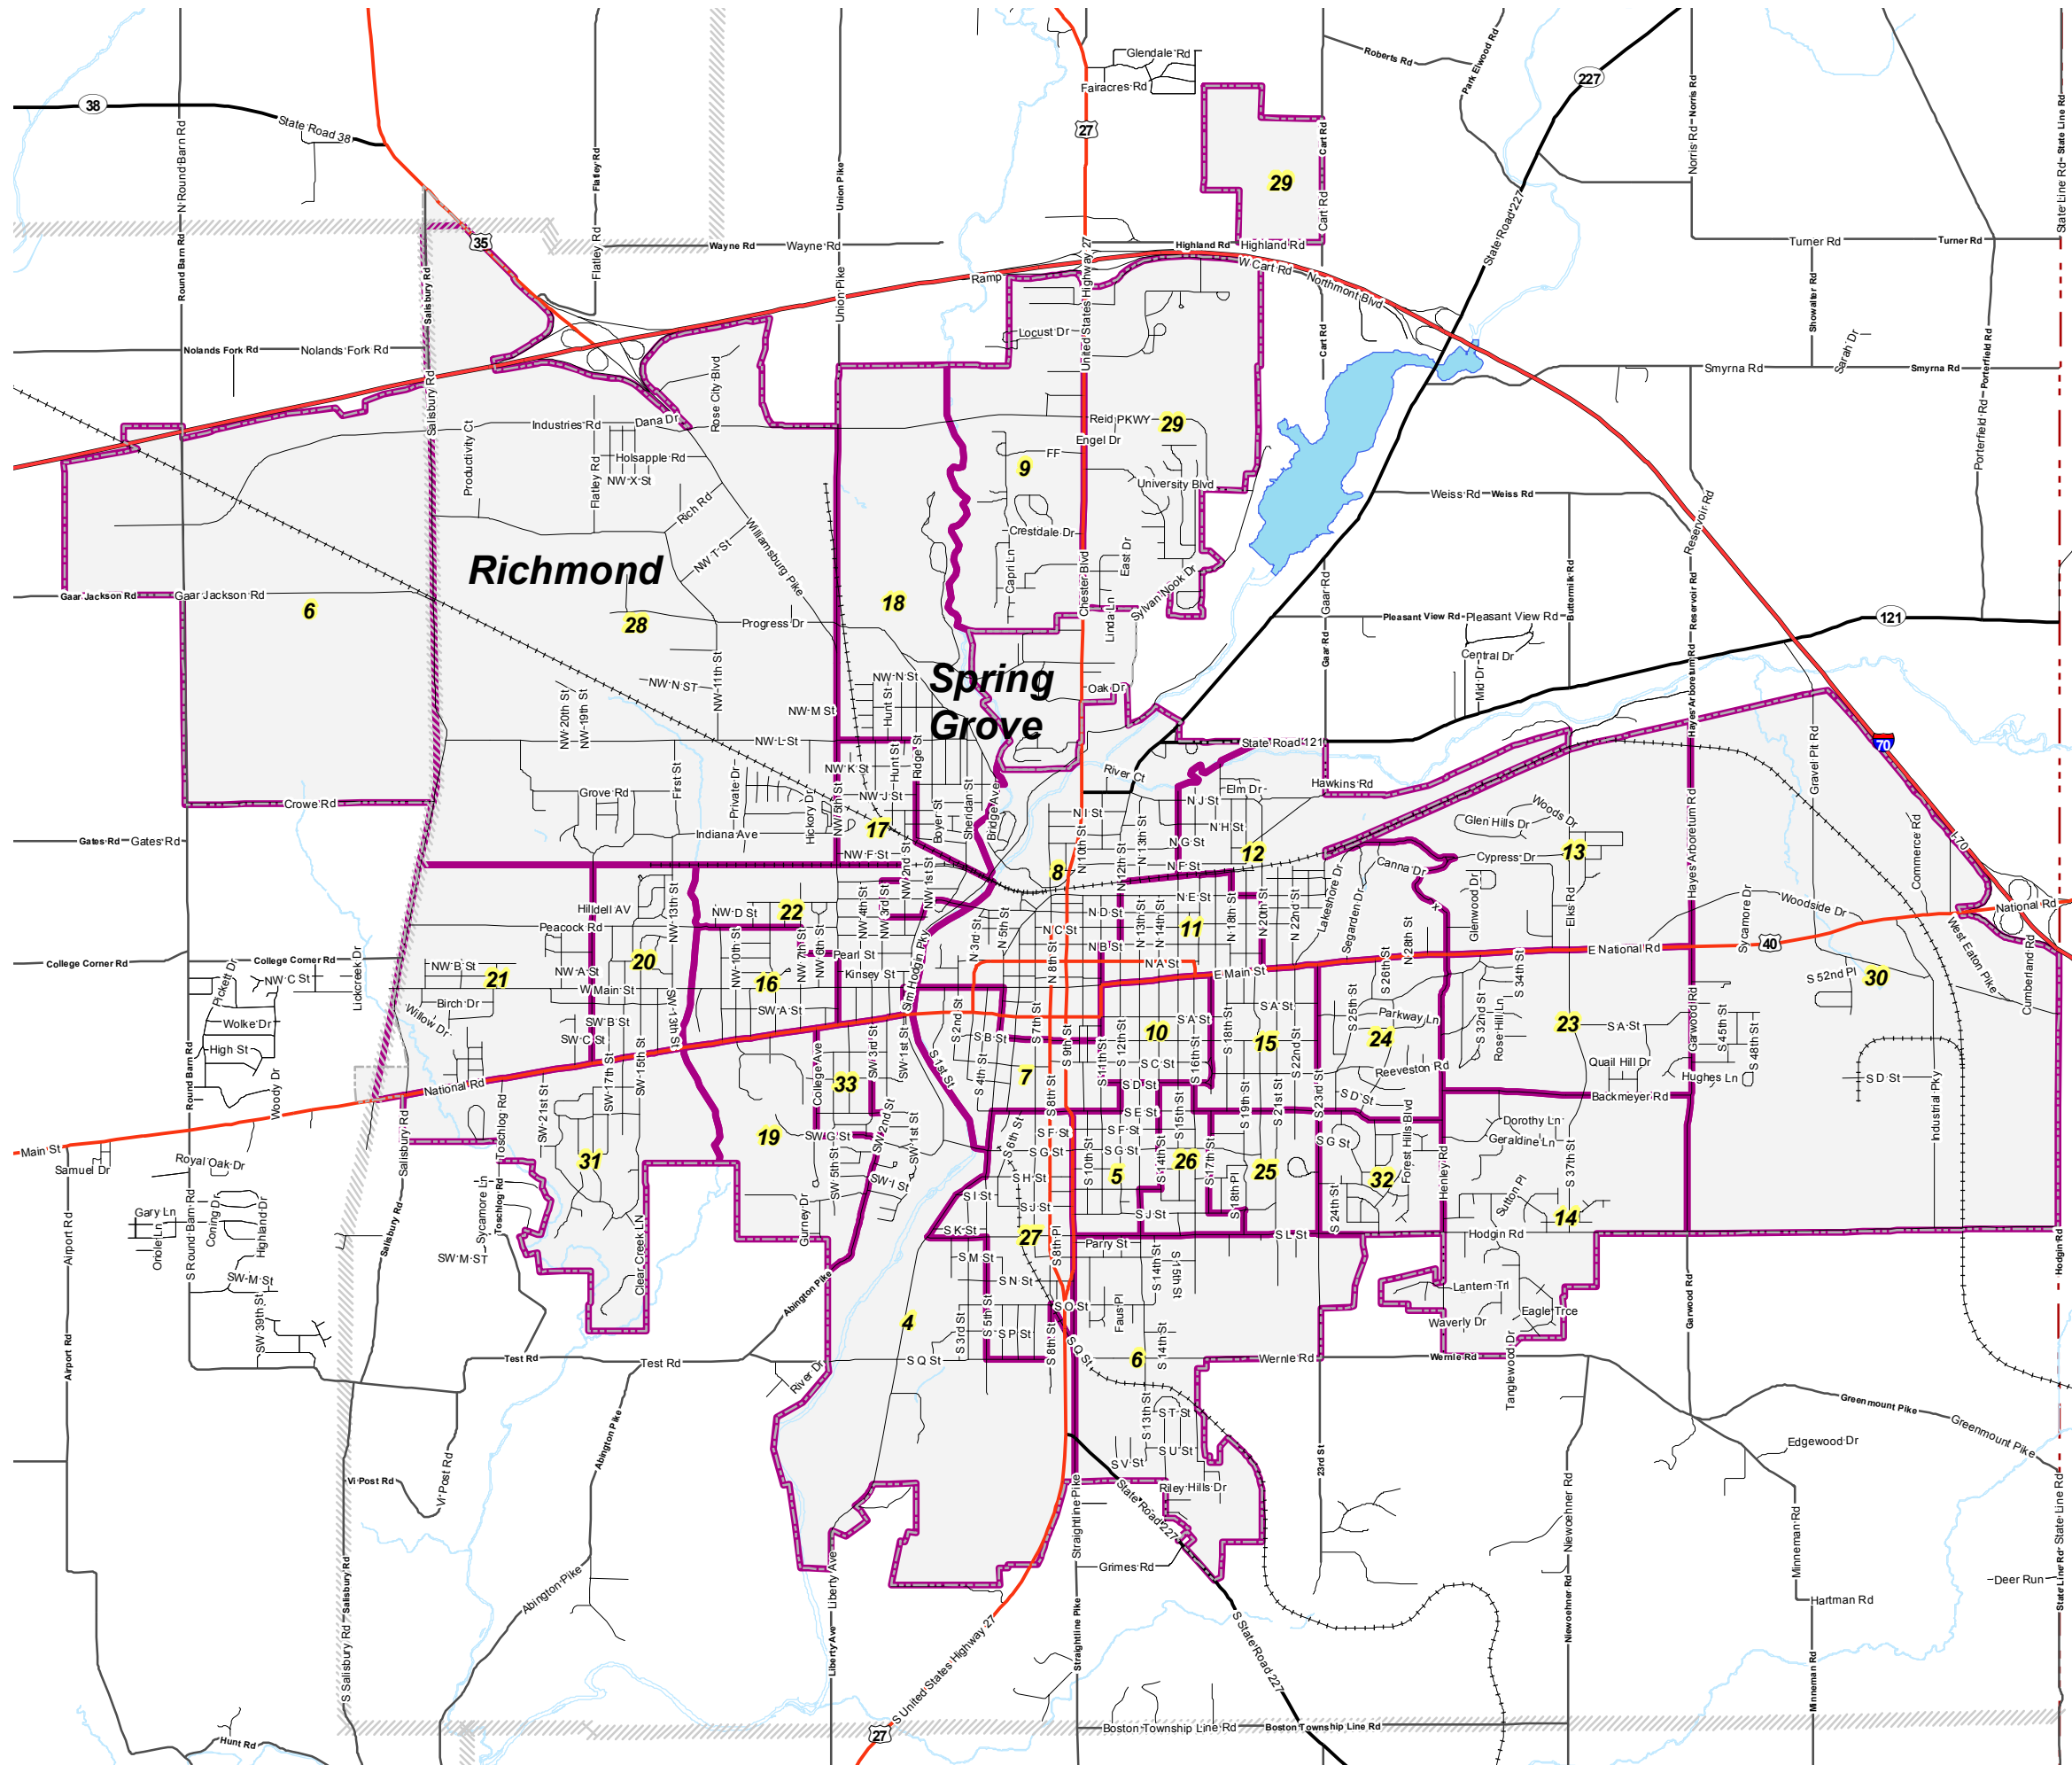

Richmond Precincts

Not to Scale

Wayne County/Richmond GIS
Date: 02/07/2013 By: G. Atkins

Wayne County Surveyor's Office
401 E. Main Street
Richmond, IN 47374

Legend

- Interstates
- US Highways
- State Roads
- Railroads
- Township Lines
- Rivers
- Towns
- Precinct Boundary
- Incorporated Areas
- County Boundary